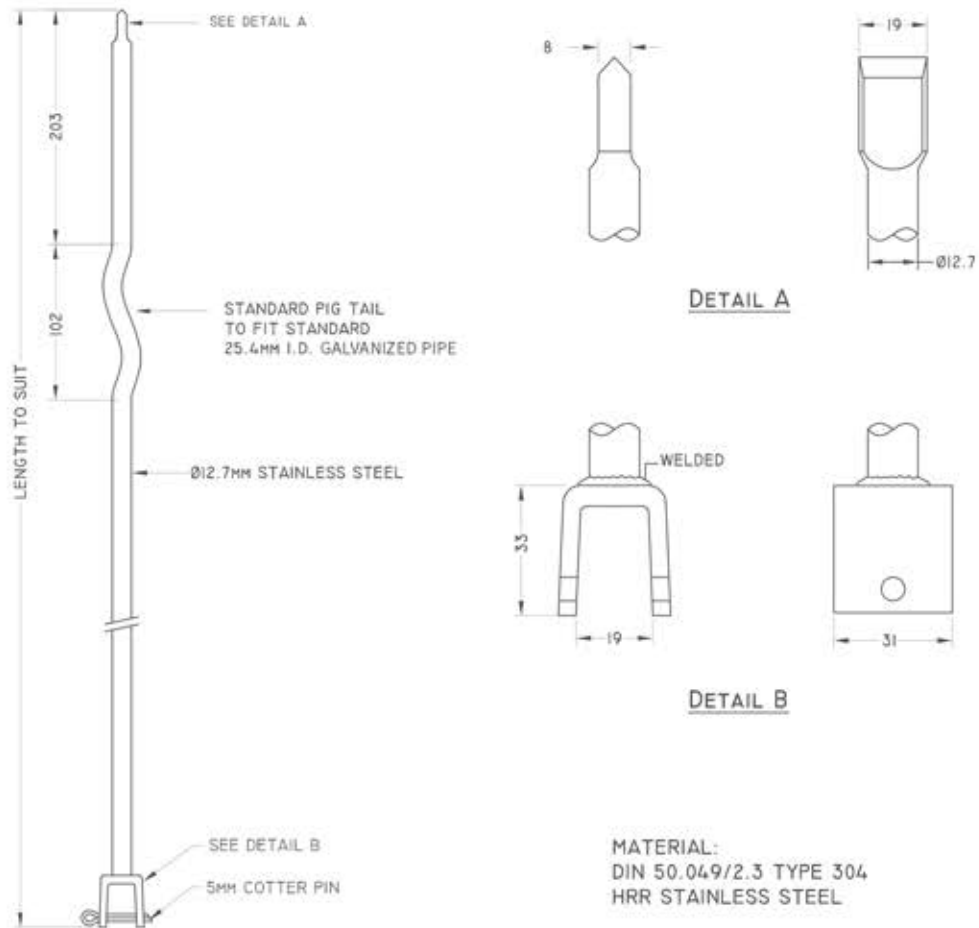

12.7MM STAINLESS STEEL SERVICE BOX ROD c/w WELDED STAINLESS CLEVIS

SSRWC

MEASUREMENTS IN MILLIMETERS

TROJAN INDUSTRIES INC.
CALGARY • EDMONTON, ALBERTA