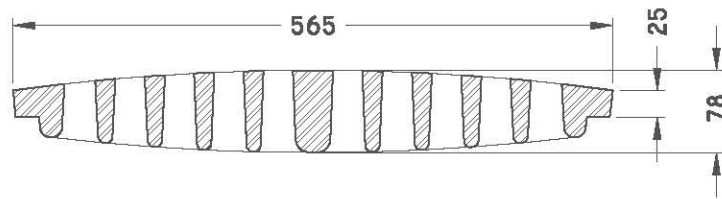

TF-39 GRATE

TF-39G

SECTION

ISO 9001-2000 CERTIFIED

RATED FOR HS-20 LIVE LOAD

MEASUREMENTS IN MILLIMETERS

TROJAN INDUSTRIES INC.
CALGARY • EDMONTON, ALBERTA