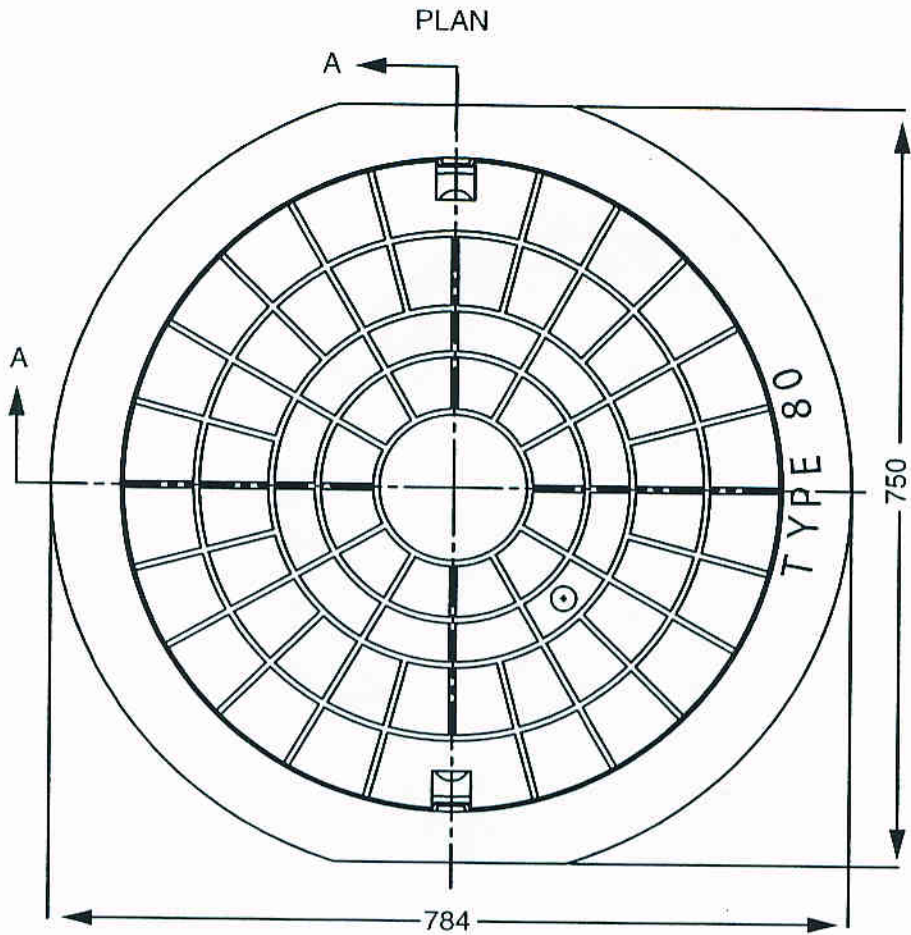

FLOATING FRAME AND COVER

TF-80

SECTION A-A

ISO 9001-2000 CERTIFIED

MEASUREMENTS IN MILLIMETERS

TITAN FOUNDRY

WINNIPEG, MANITOBA