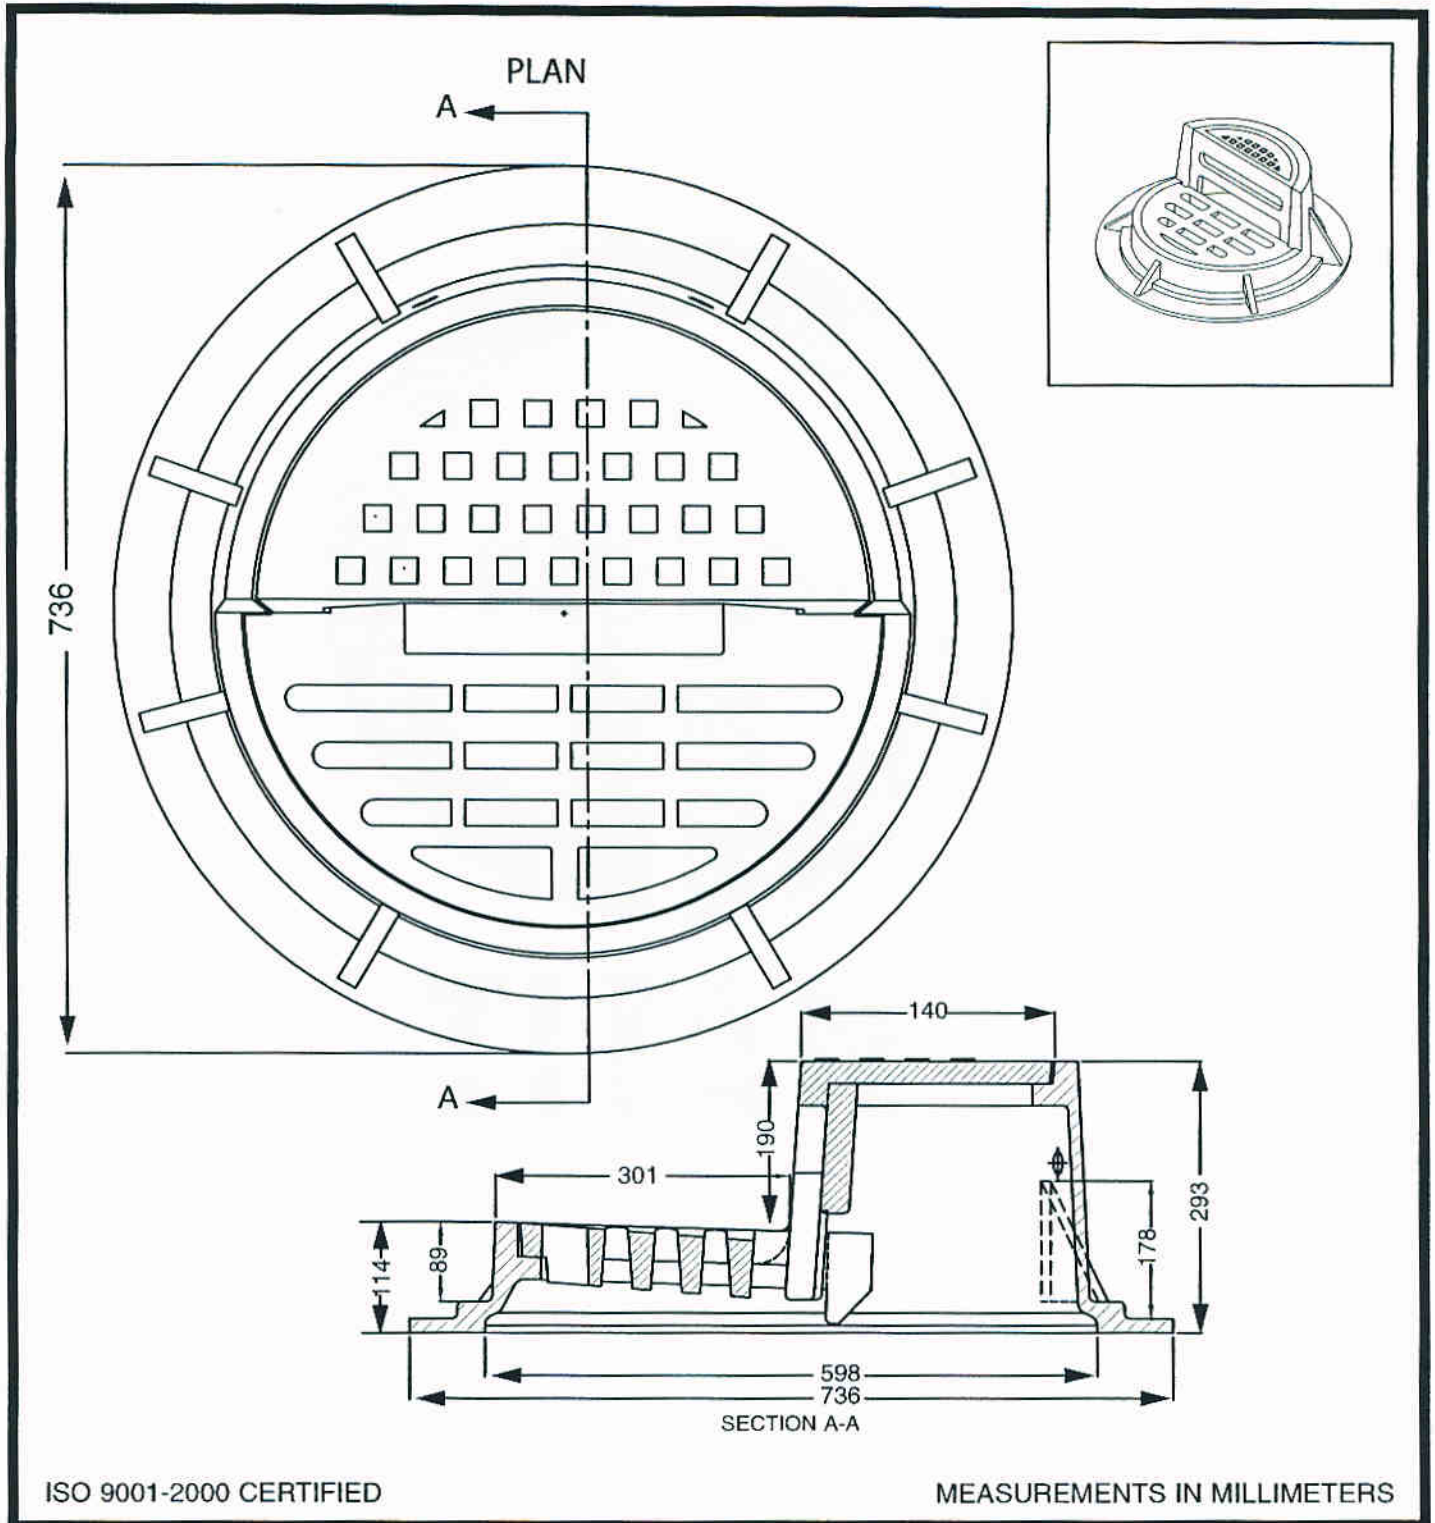

SIDE INLET FRAME AND ONE PIECE COVER

TF-36

TITAN FOUNDRY

WINNIPEG, MANITOBA