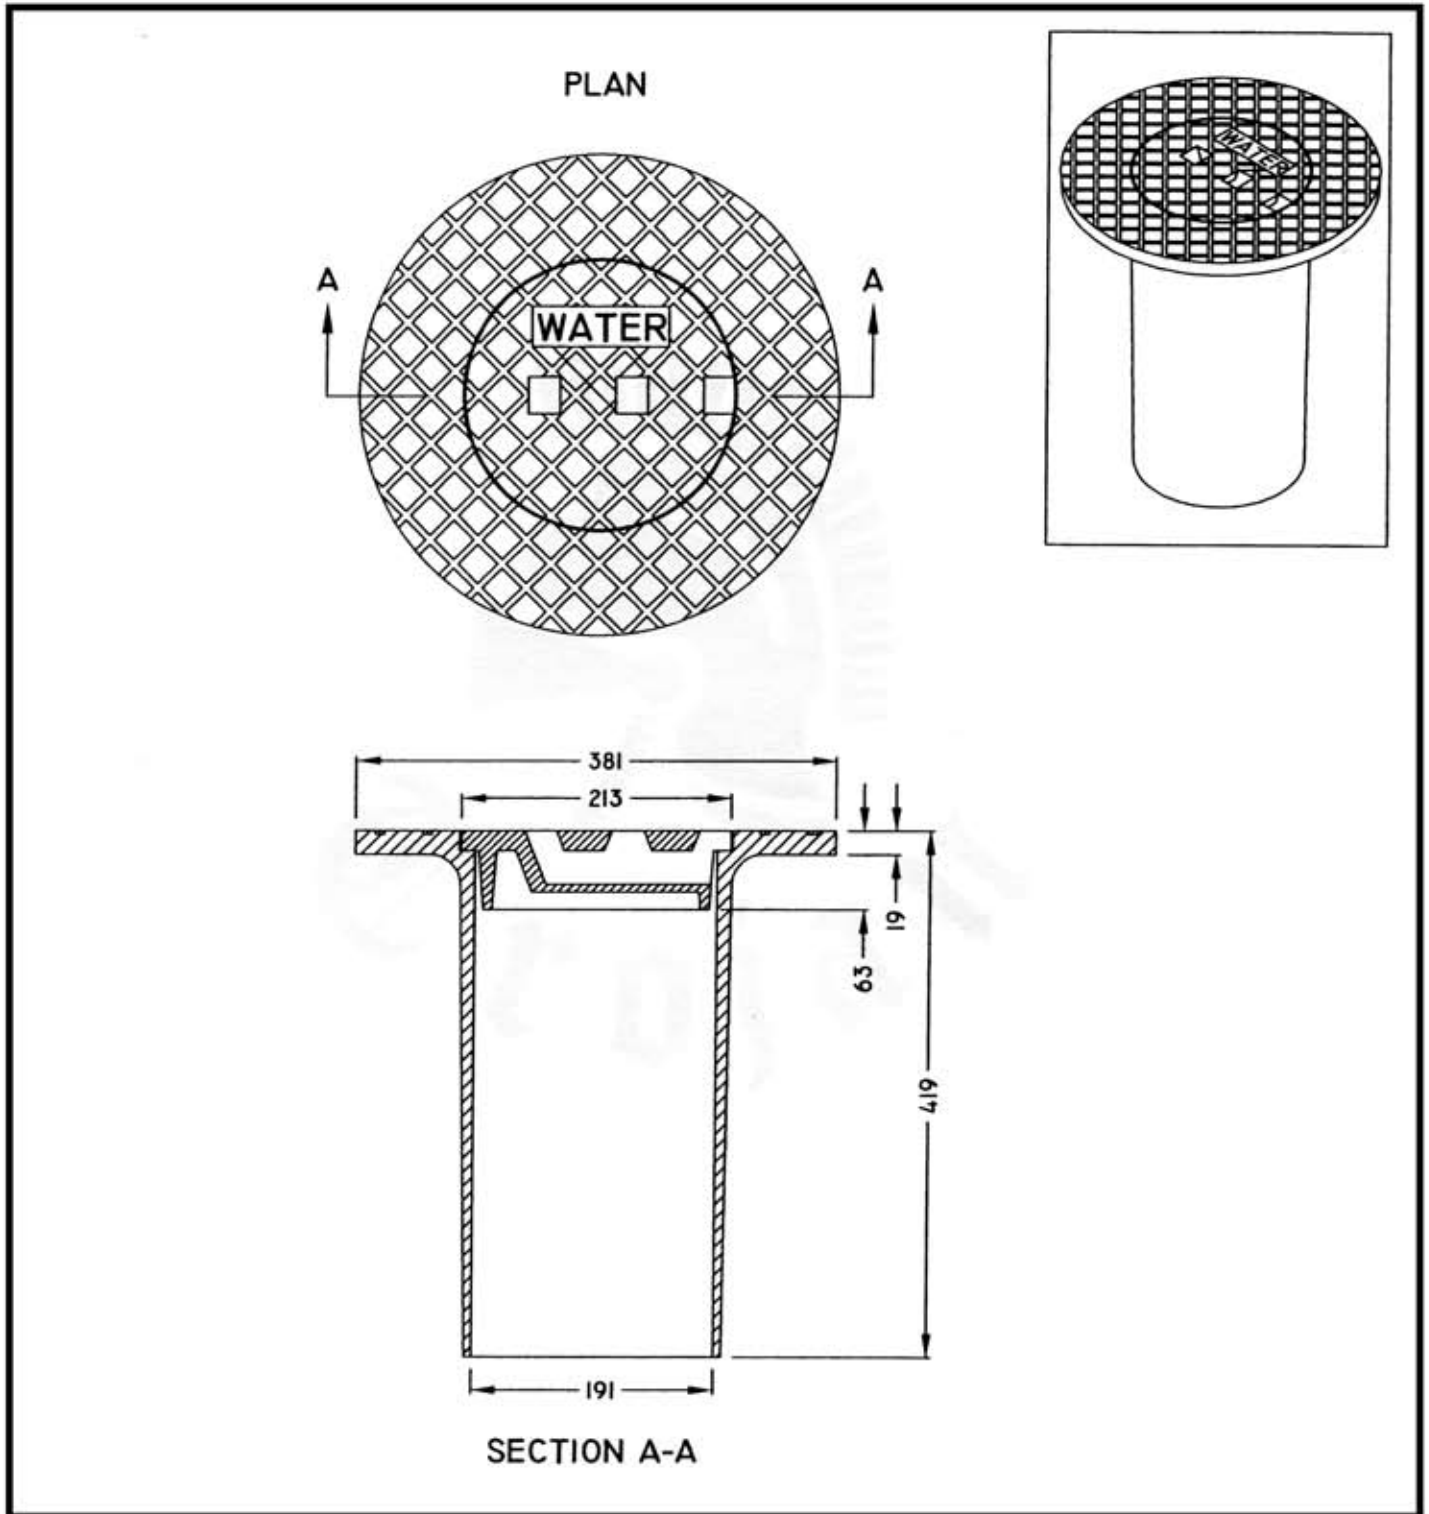

Please note that drawings are approximate and not to be used for engineering purposes – please contact us for specific dimensions.

ROBAR TYPE VALVE BOX

RVB

TROJAN INDUSTRIES INC.
CALGARY • EDMONTON, ALBERTA