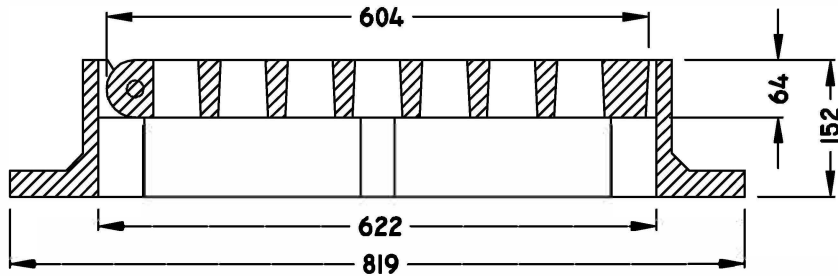

# Walmart Style WM FRAME AND GRATE

TF-FWAL  
TF-CWAL

SECTION A-A

ISO 9001-2000 CERTIFIED

RATED FOR HS-20 LIVE LOAD

MEASUREMENTS IN MILLIMETERS

**TROJAN INDUSTRIES INC.**

CALGARY • EDMONTON, ALBERTA