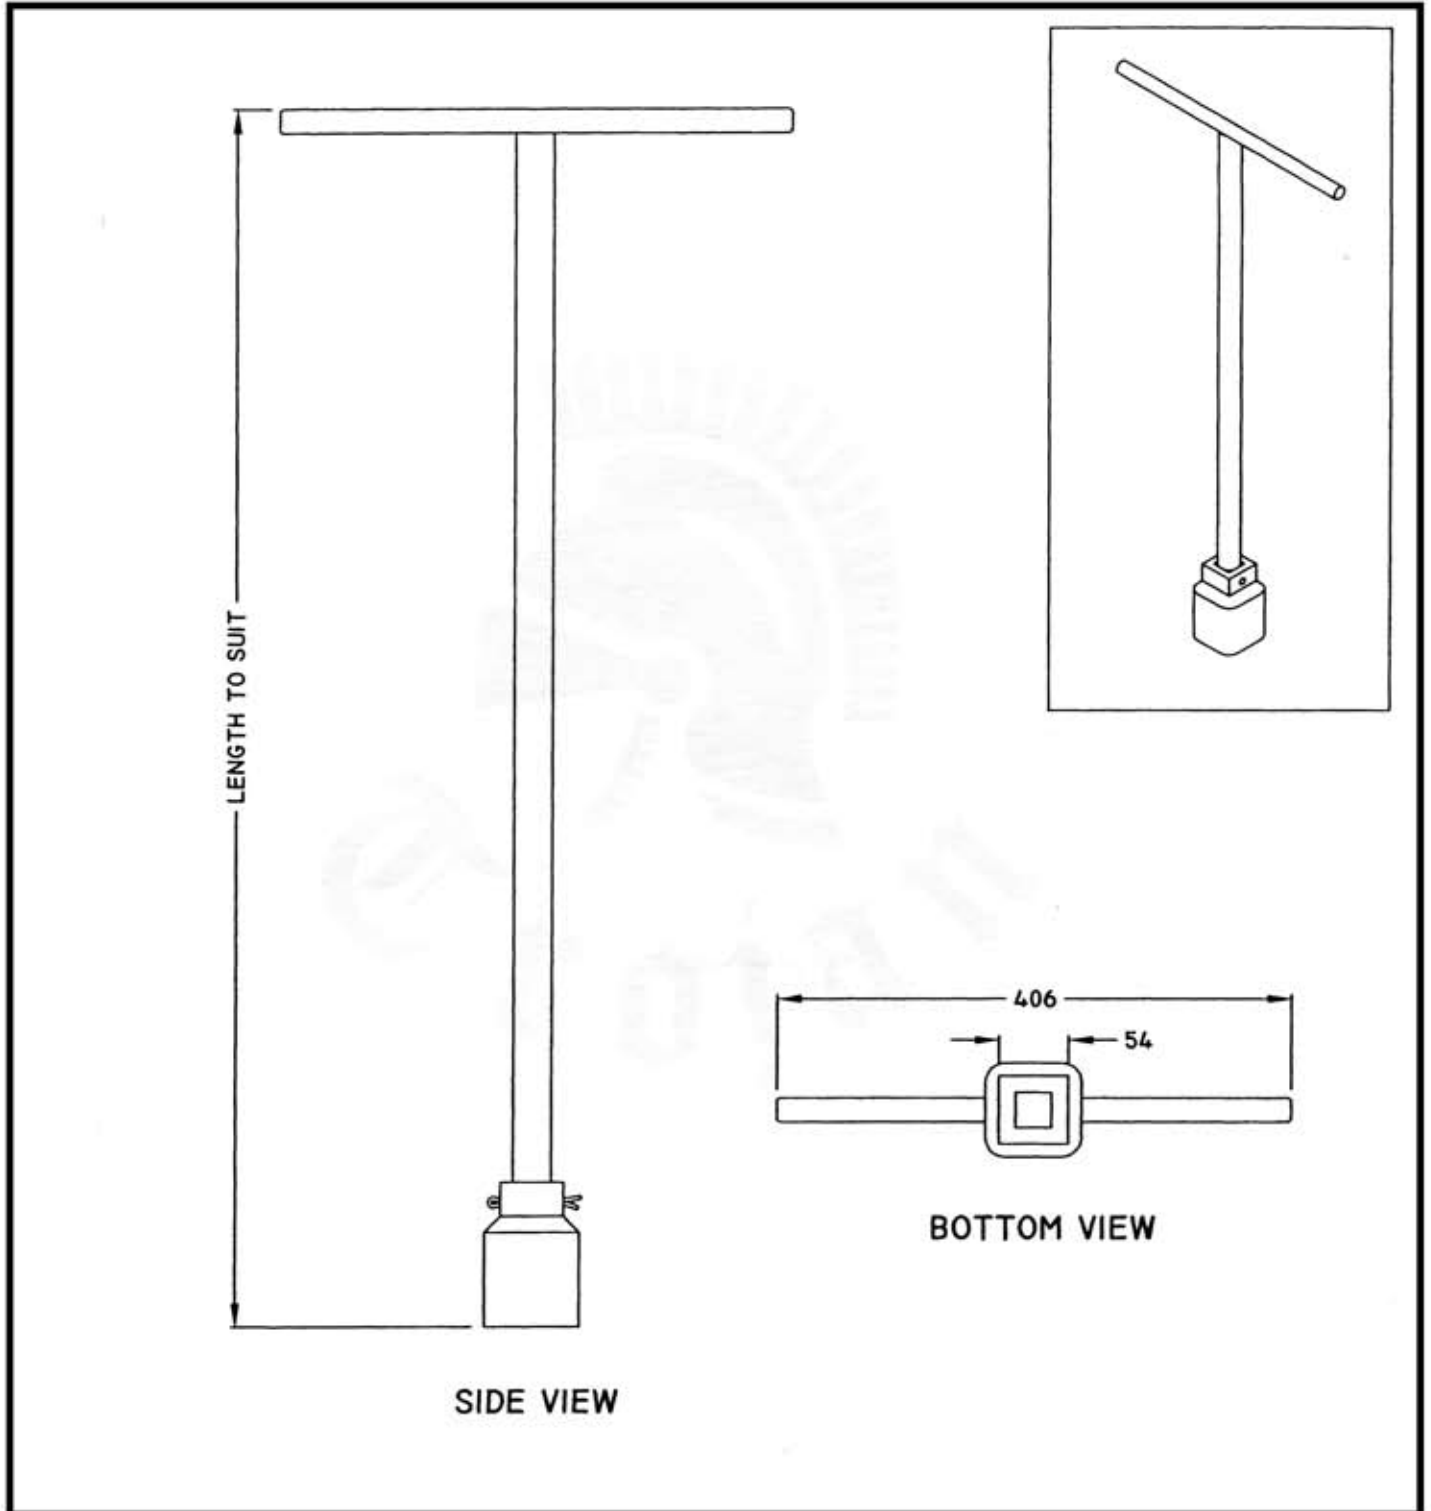

Please note that drawings are approximate and not to be used for engineering purposes – please contact us for specific dimensions.

VALVE BOX KEY

VBK

TROJAN INDUSTRIES INC.
CALGARY • EDMONTON, ALBERTA