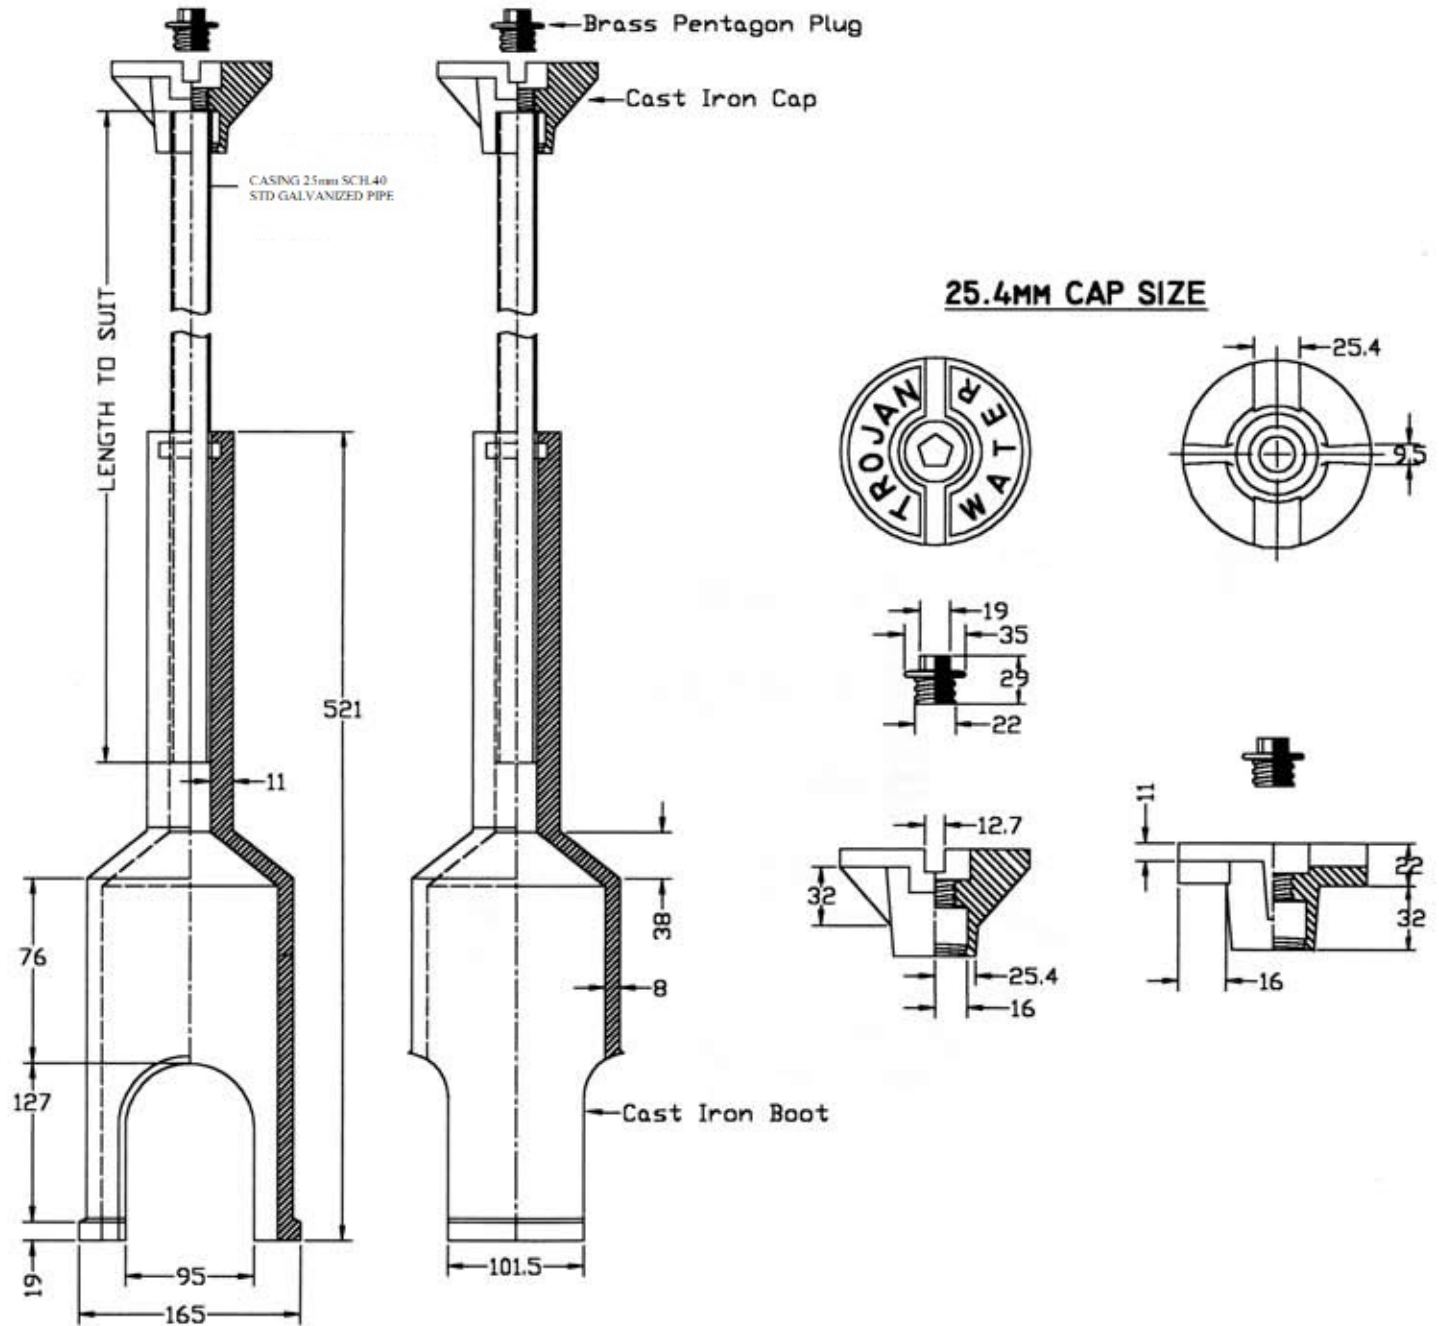

# BOTTOM ADJUSTMENT SERVICE BOX

VSB2

## Material:

Cast Iron Cap & Boot-ASTM-48 Class 20 Grey Iron  
Brass Pentagon Plug-CDA 60-40 Yellow Brass

LARGE BOOT FOR 40 mm & 50 mm service

**TROJAN INDUSTRIES INC.**

CALGARY • EDMONTON, ALBERTA