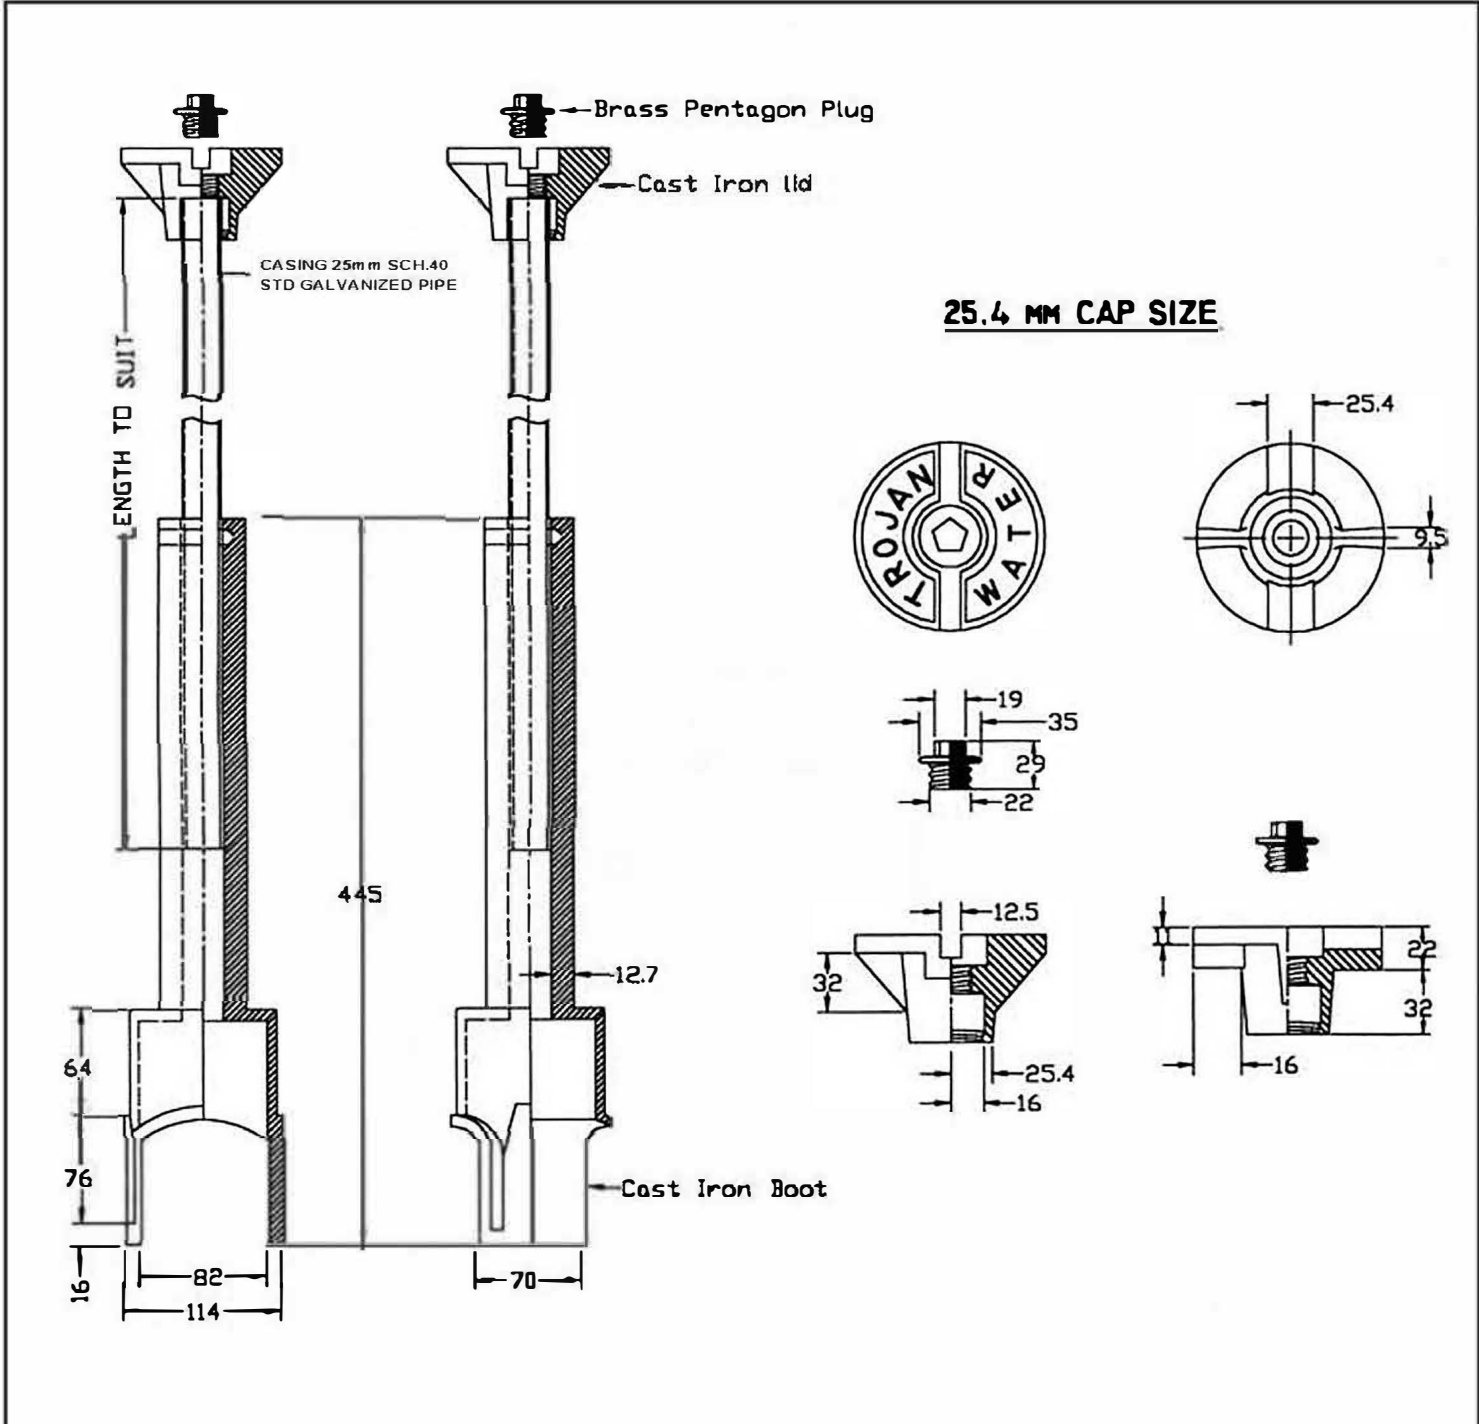

## BOTTOM ADJUSTMENT SERVICE BOX

VSB1

**Material:**  
Cast Iron Cap & Boot-ASTM-48 Class 20 Grey Iron  
Brass Pentagon Plug-CDA 60-40 Yellow Brass

**SMALL BOOT FOR 20mm & 25mm SERVICES**