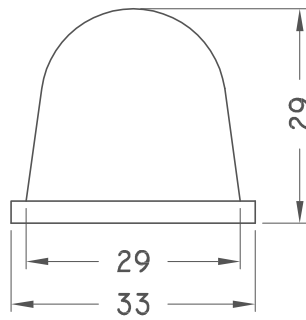

VENT HOLE PLUG

VHP-P

PLAN

SIDE VIEW

MEASUREMENTS IN MILLIMETERS