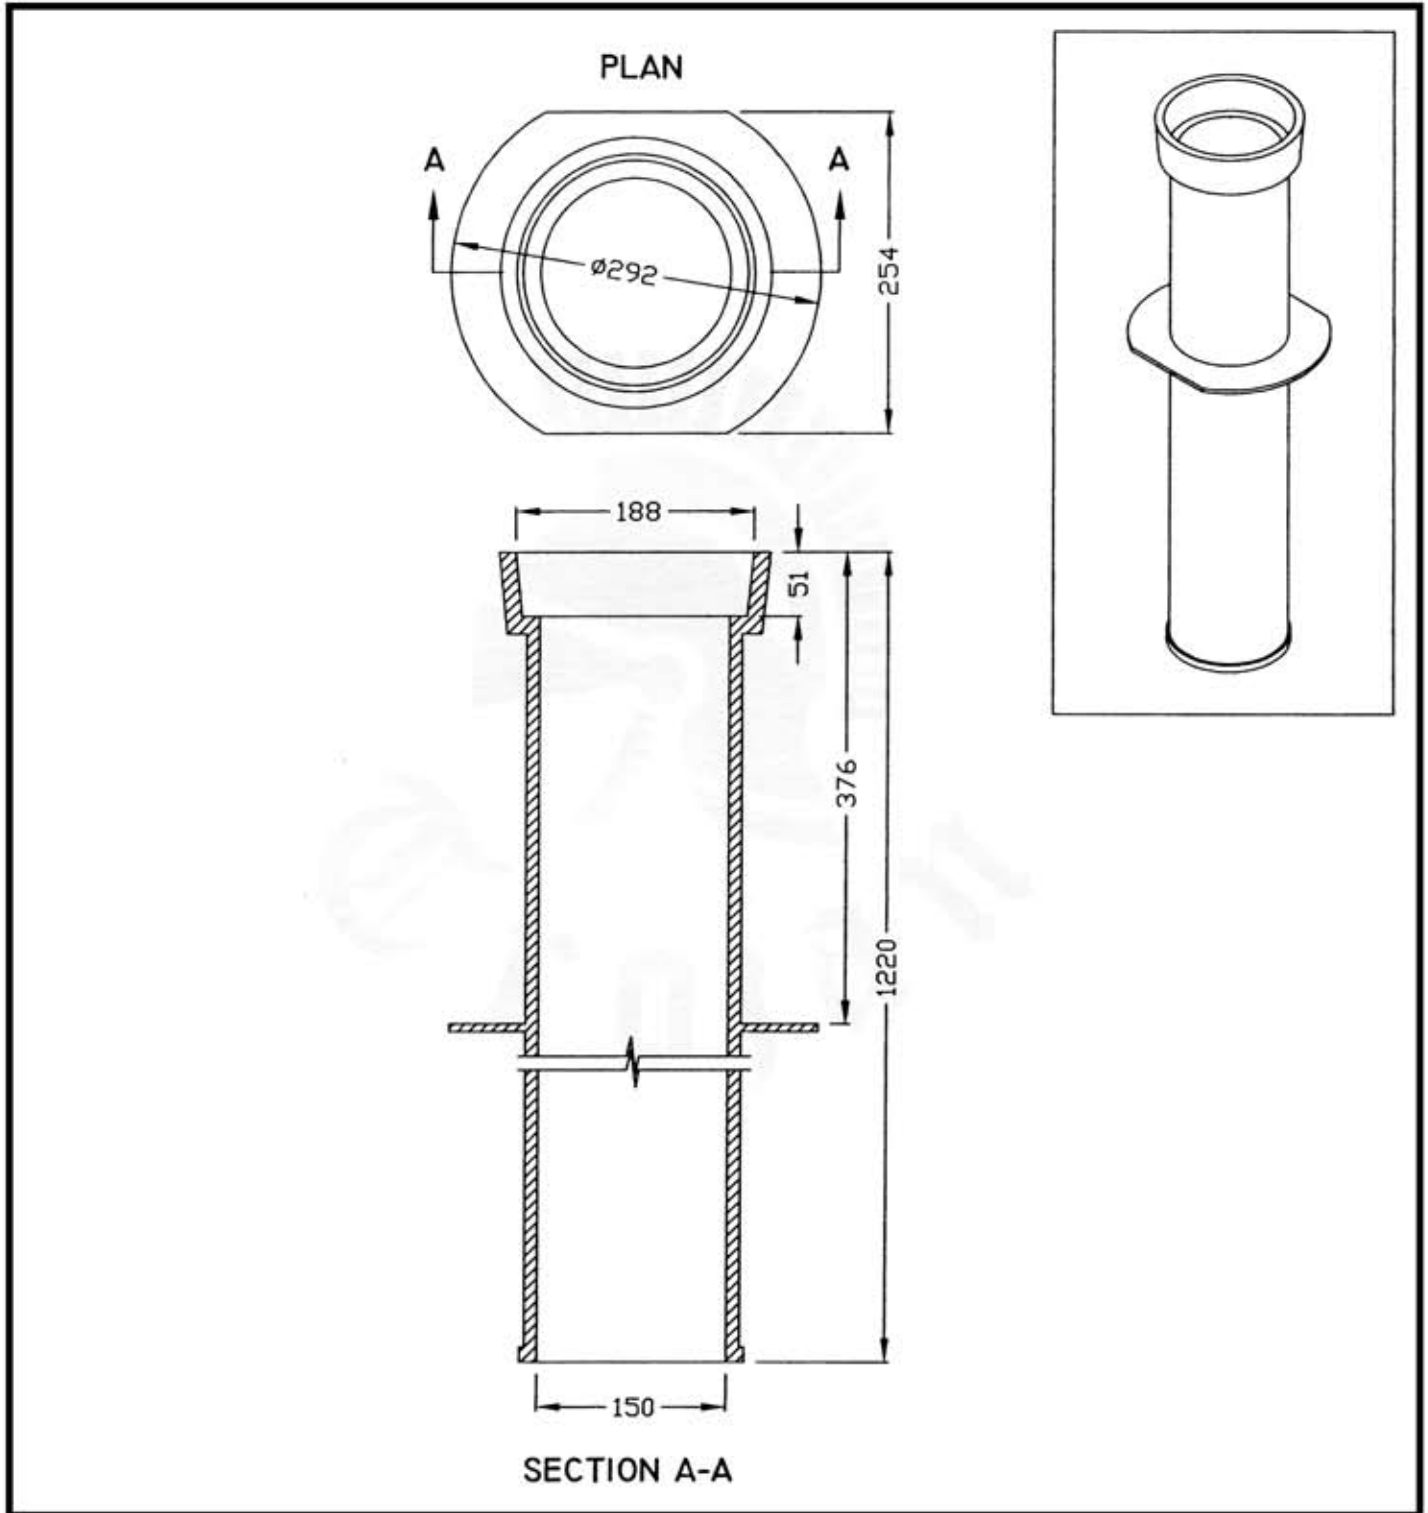

Please note that drawings are approximate and not to be used for engineering purposes – please contact us for specific dimensions.

TYPE A 48IN TOP SECTION

A-VB

TROJAN INDUSTRIES INC.
CALGARY • EDMONTON, ALBERTA