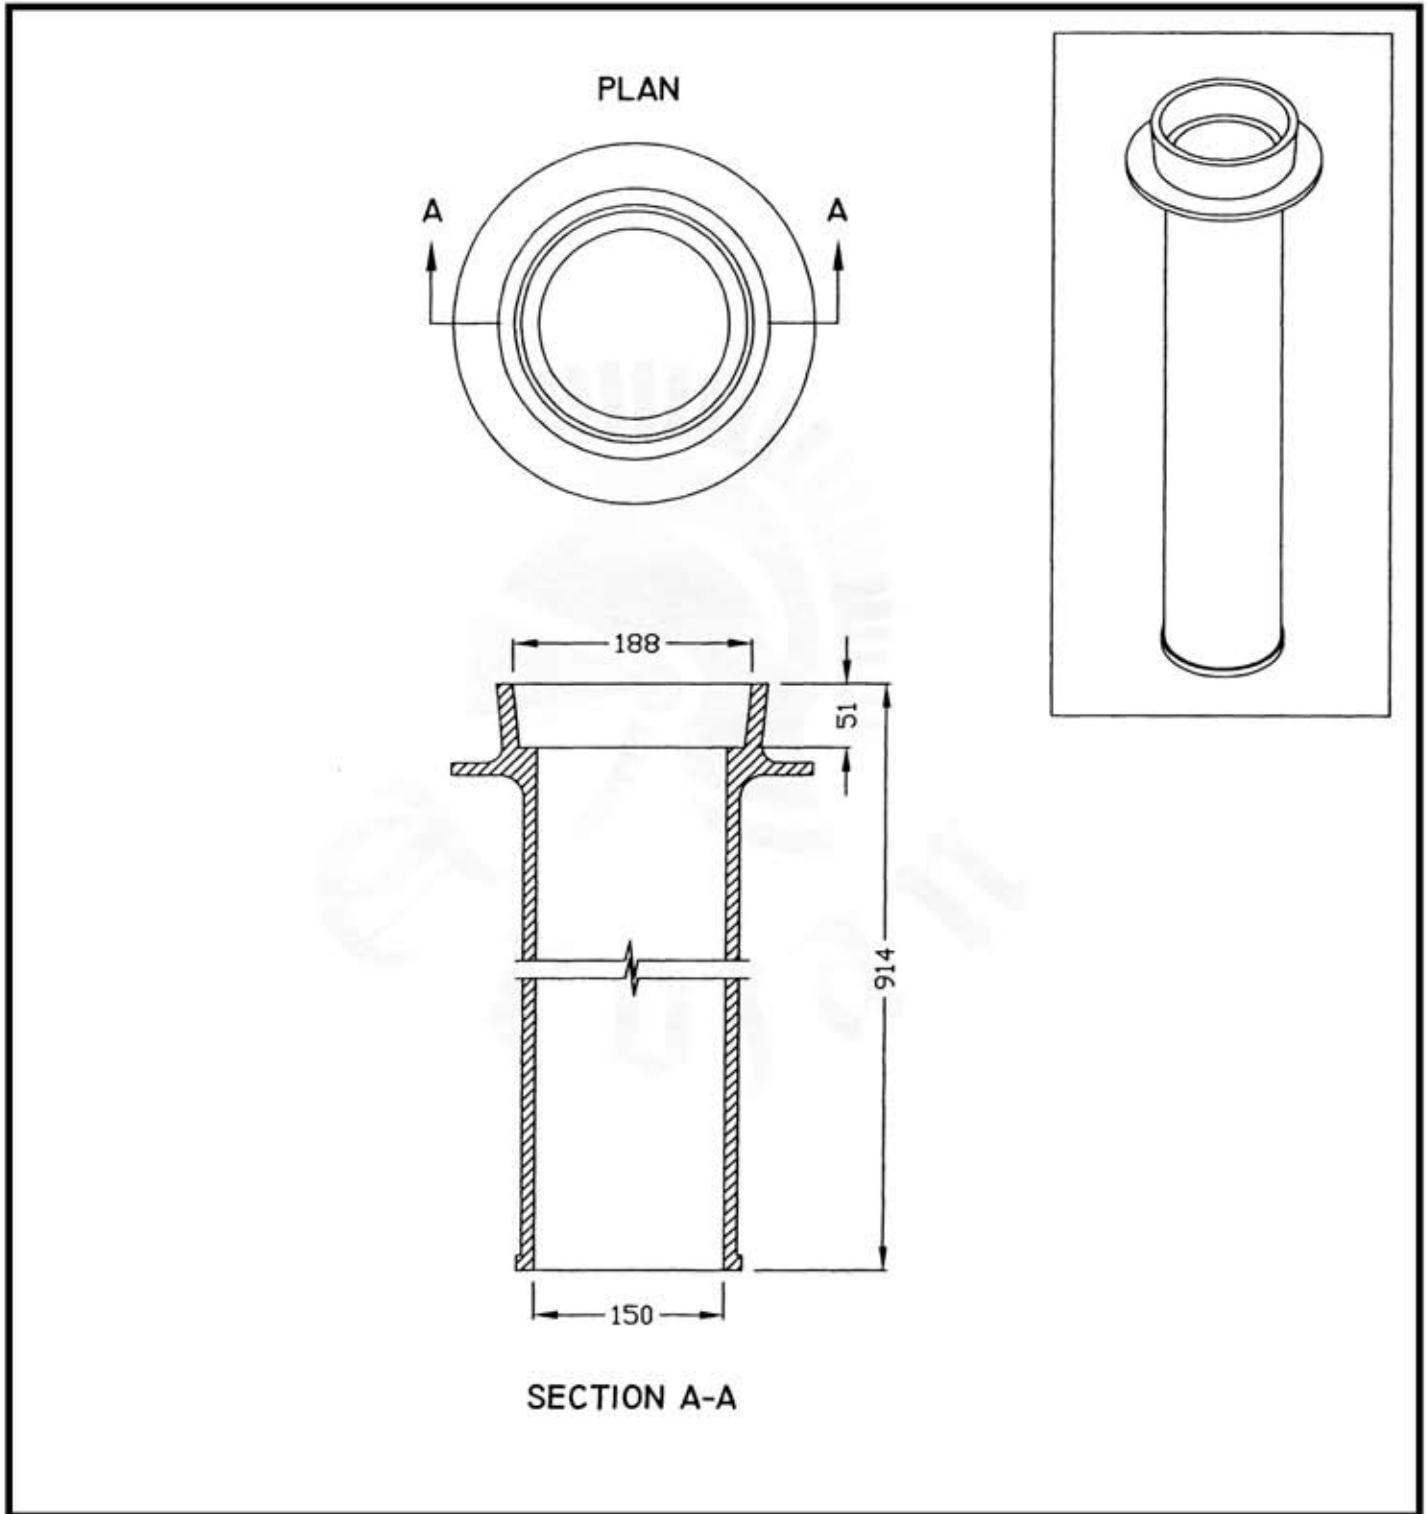

Please note that drawings are approximate and not to be used for engineering purposes – please contact us for specific dimensions.

TYPE A 36IN TOP SECTION

A-VB

TROJAN INDUSTRIES INC.
CALGARY • EDMONTON, ALBERTA