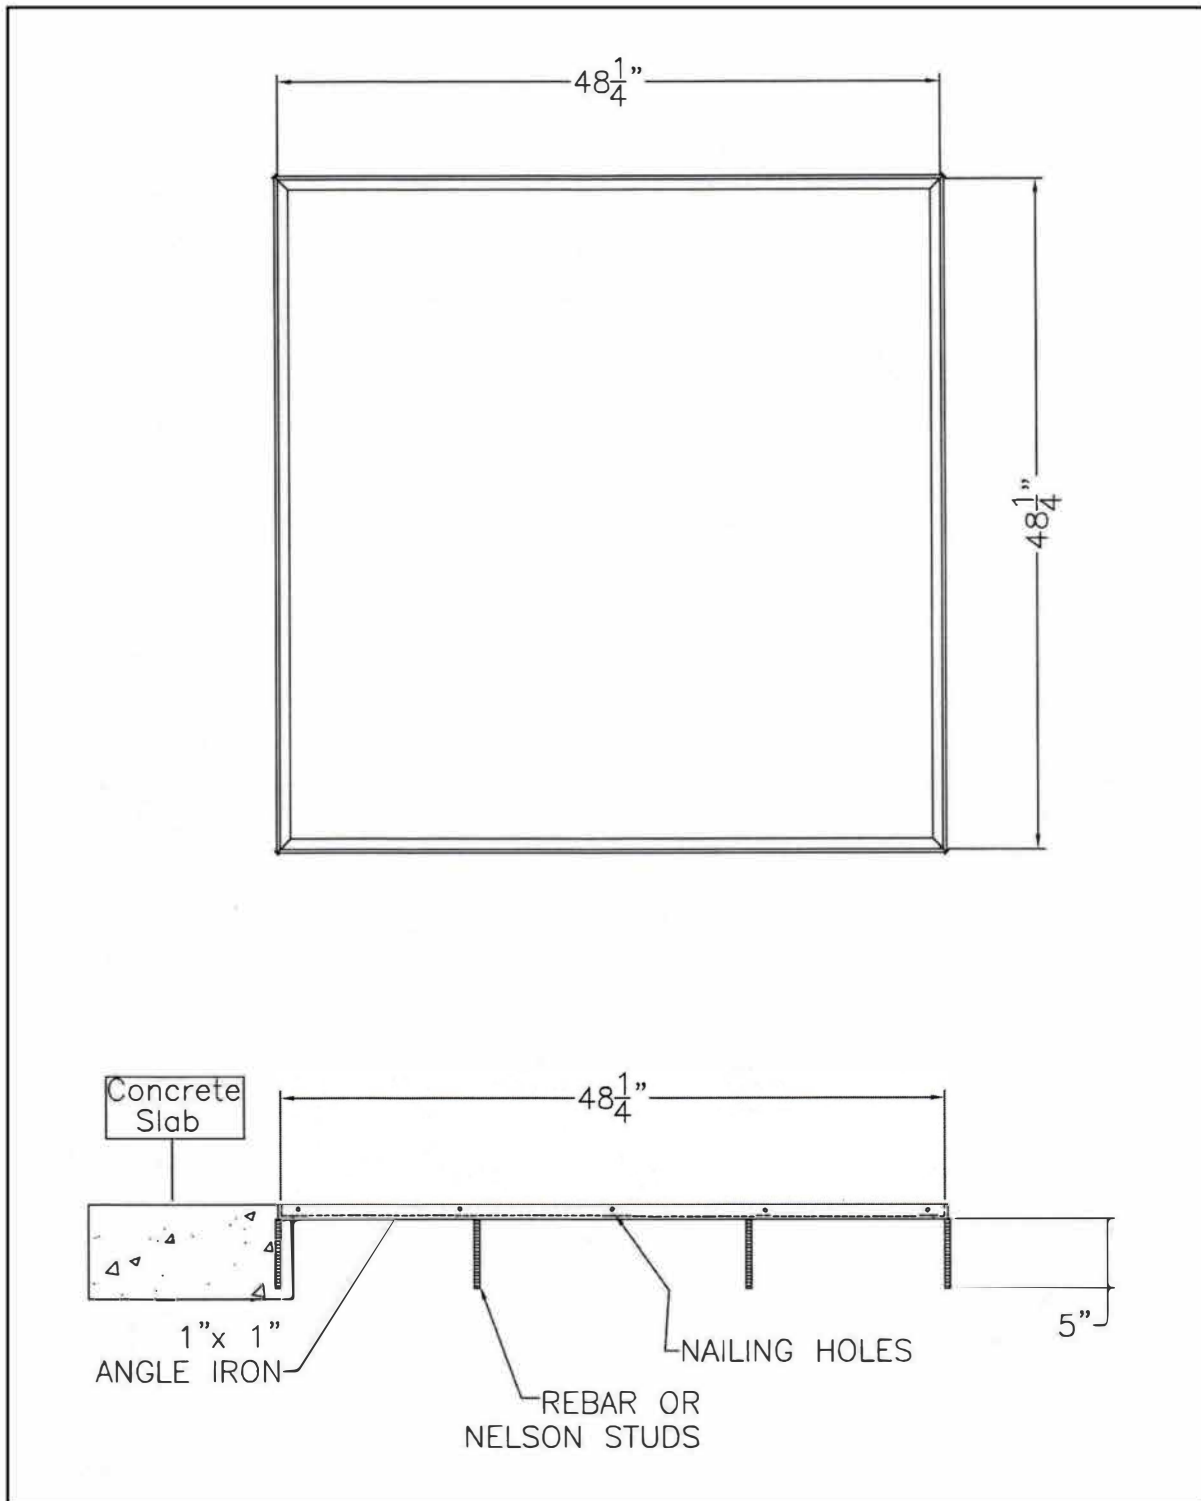

1" (25mm) ANGLE TREE FRAME

TGF-48x48 2

TROJAN INDUSTRIES INC.

CALGARY • EDMONTON, ALBERTA