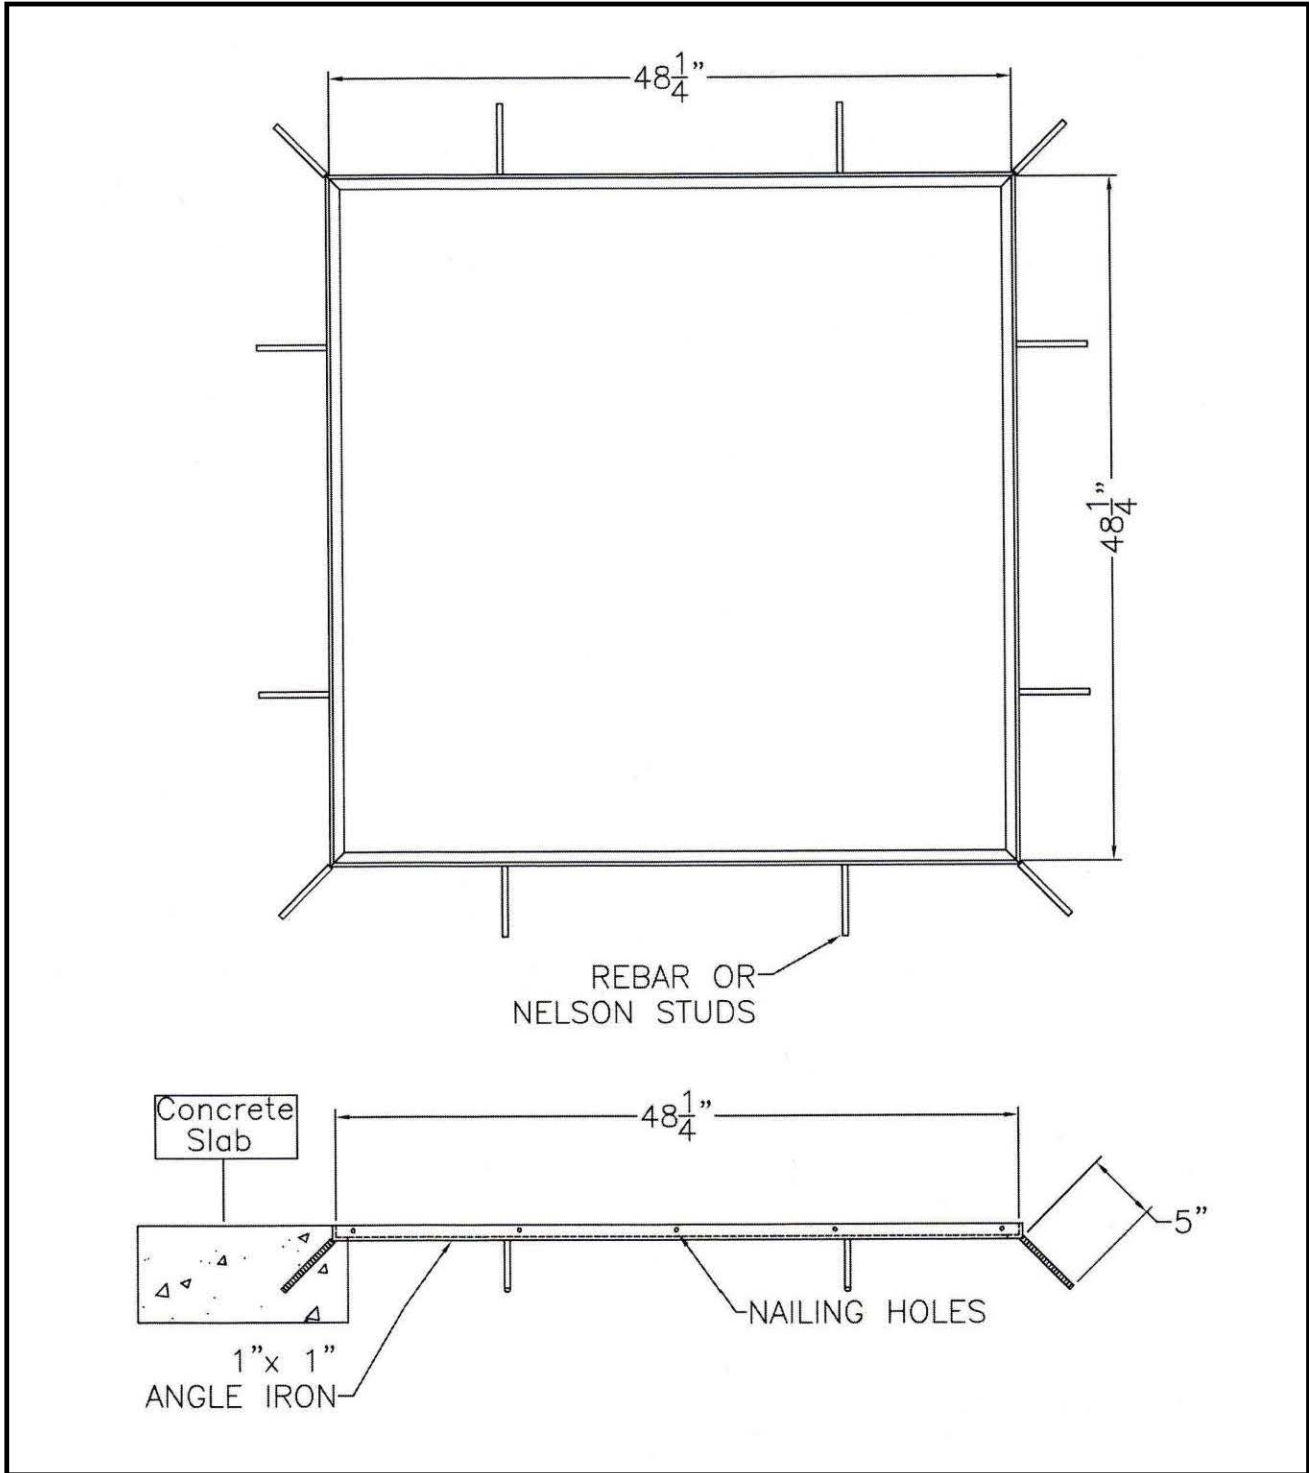

1" (25mm) ANGLE TREE FRAME

TGF-48x48

TROJAN INDUSTRIES INC.

CALGARY • EDMONTON, ALBERTA