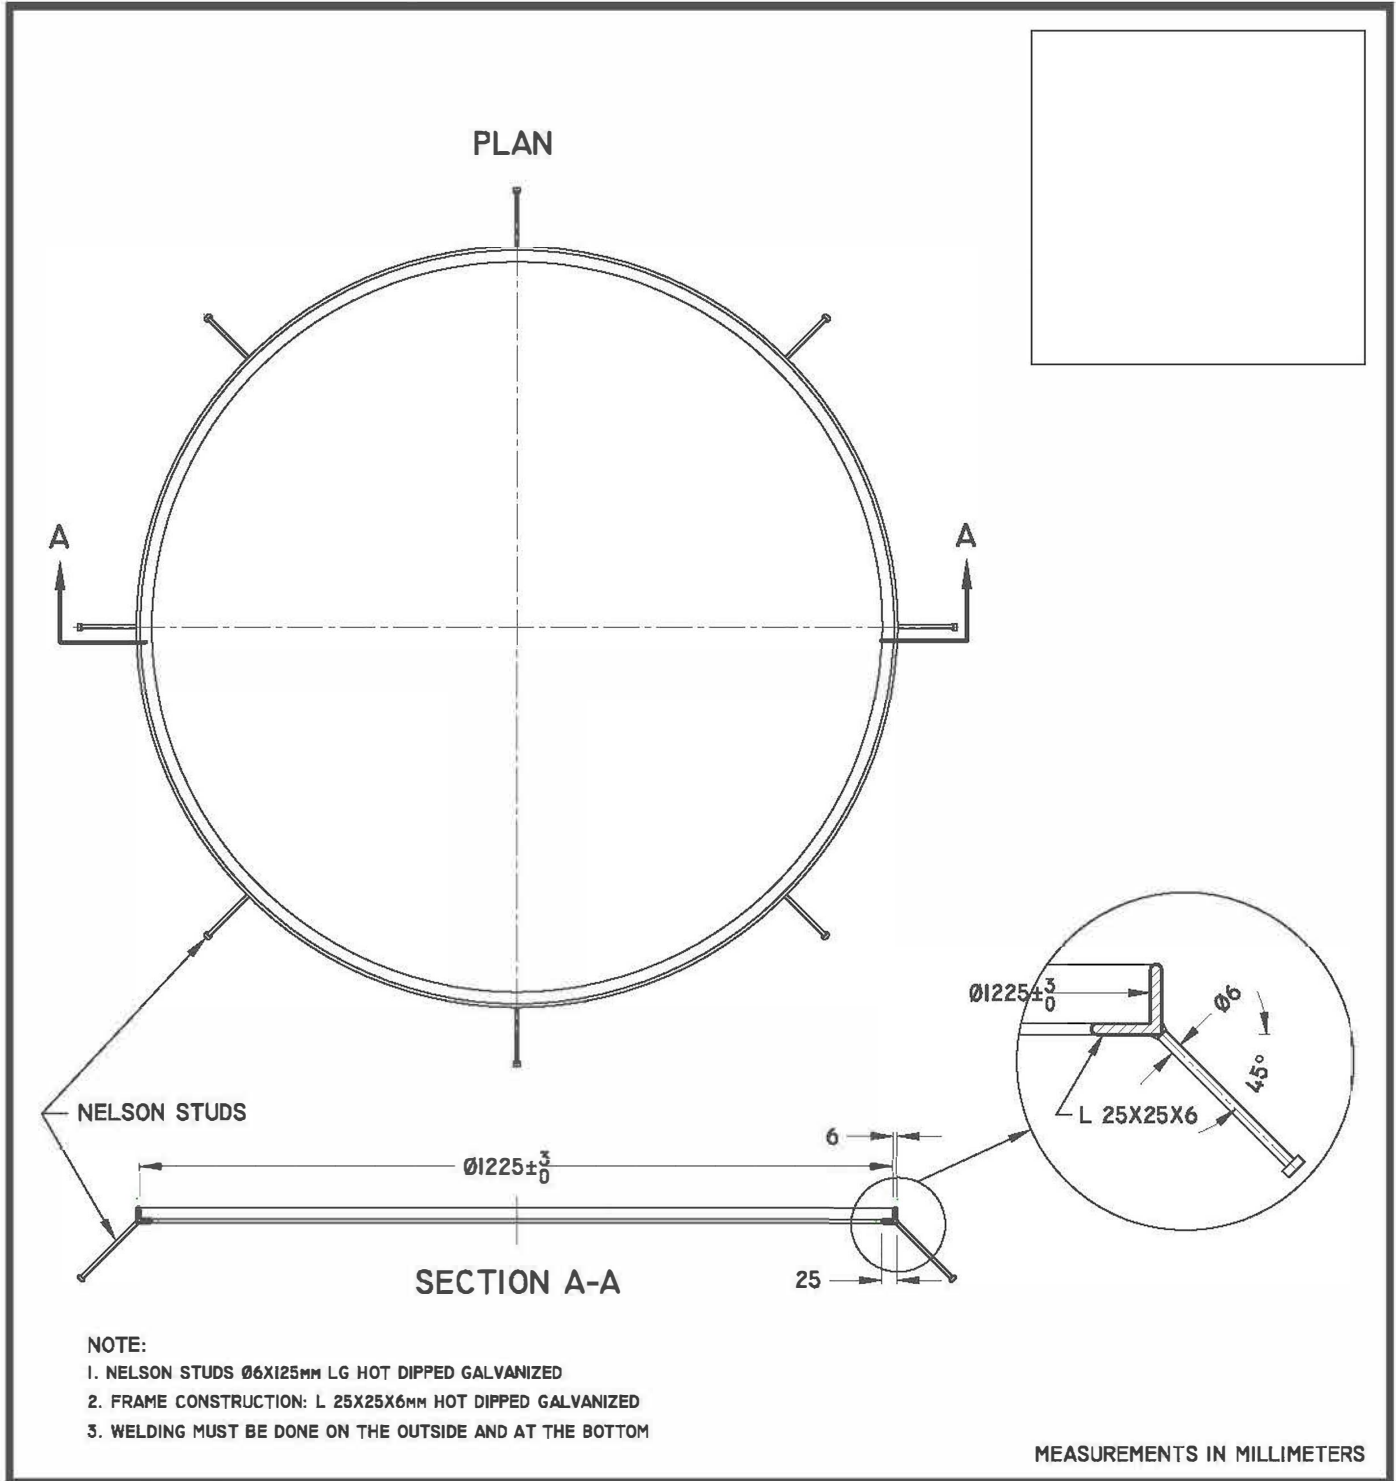

ROUND 1" (25mm) ANGLE TREE FRAME

TGF-48

TROJAN INDUSTRIES INC.
CALGARY EDMONTON, ALBERTA