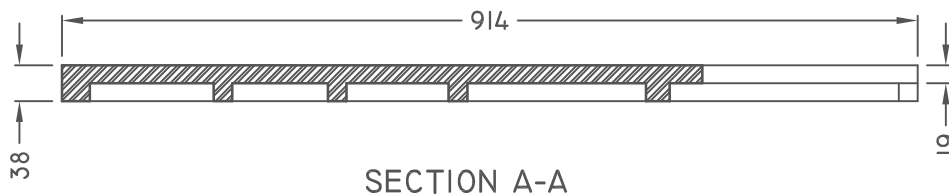

STARBURST TREE GRATE 72X72

STG 72X72

PLAN

SECTION A-A

ISO 9001-2000 CERTIFIED

RATED FOR HS-20 LIVE LOAD

MEASUREMENTS IN MILLIMETERS

TROJAN INDUSTRIES INC.
CALGARY • EDMONTON, ALBERTA