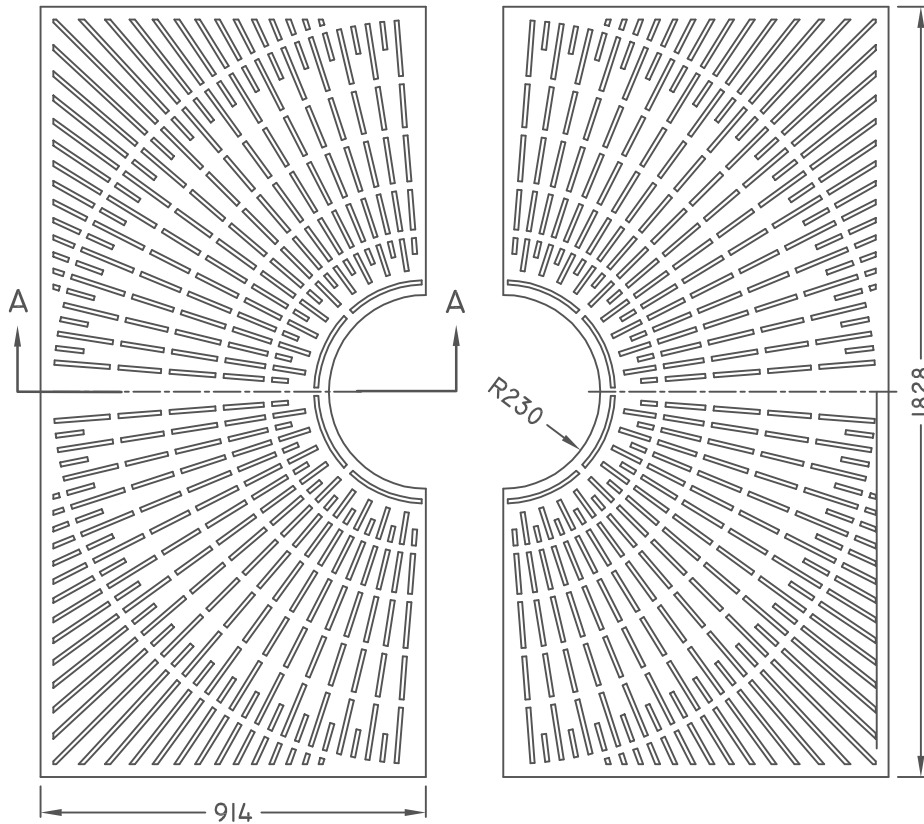

STARBURST TREE GRATE 72X72

STG 72X72

PLAN

SECTION A-A

ISO 9001-2000 CERTIFIED

RATED FOR HS-20 LIVE LOAD

MEASUREMENTS IN MILLIMETERS

TROJAN INDUSTRIES INC.
CALGARY • EDMONTON, ALBERTA