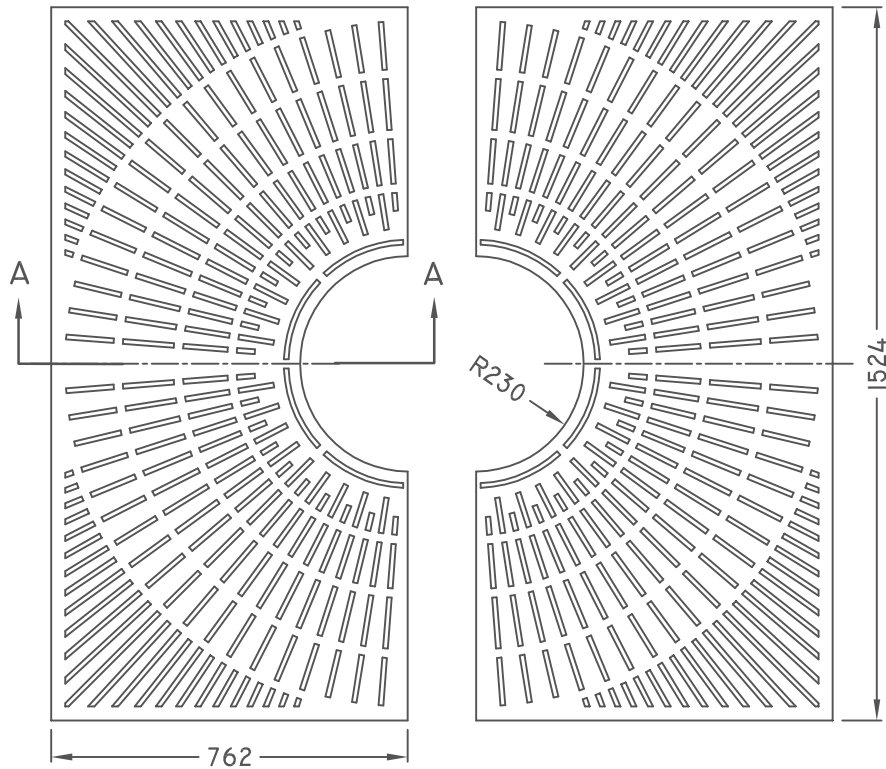

STARBURST TREE GRATE 60X60

STG 60X60

PLAN

SECTION A-A

ISO 9001-2000 CERTIFIED

RATED FOR HS-20 LIVE LOAD

MEASUREMENTS IN MILLIMETERS

TROJAN INDUSTRIES INC.
CALGARY • EDMONTON, ALBERTA