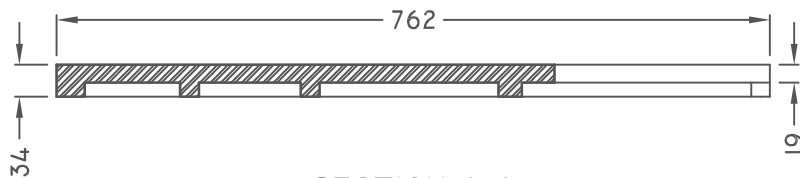

STARBURST TREE GRATE 60X60

STG 60X60

PLAN

SECTION A-A

ISO 9001-2000 CERTIFIED

RATED FOR HS-20 LIVE LOAD

MEASUREMENTS IN MILLIMETERS

TROJAN INDUSTRIES INC.
CALGARY • EDMONTON, ALBERTA