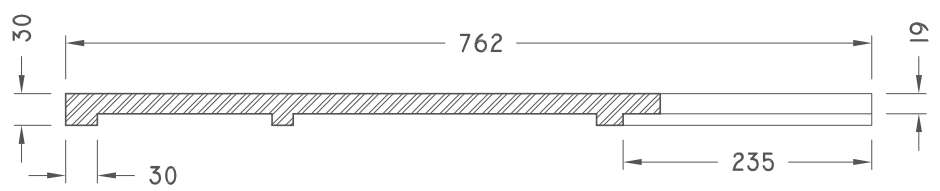

TREE GRATE 36x60

TG-36X60

PLAN

SECTION

ISO 9001-2000 CERTIFIED

RATED FOR HS-20 LIVE LOAD

MEASUREMENTS IN MILLIMETERS

TROJAN INDUSTRIES INC.
CALGARY • EDMONTON, ALBERTA