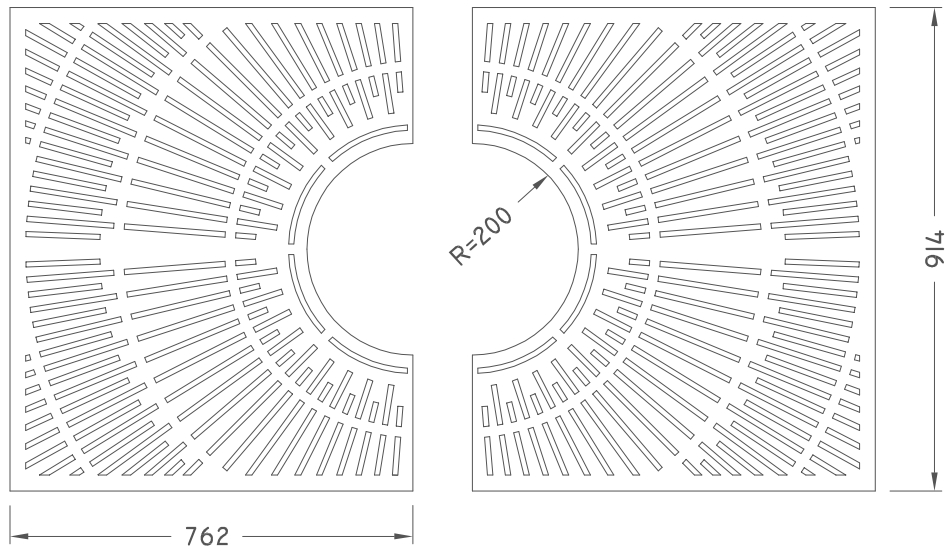

TREE GRATE 36x60

TG-36X60

PLAN

SECTION

ISO 9001-2000 CERTIFIED

RATED FOR HS-20 LIVE LOAD

MEASUREMENTS IN MILLIMETERS

TROJAN INDUSTRIES INC.
CALGARY • EDMONTON, ALBERTA