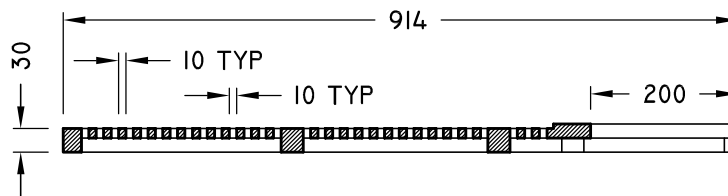

TG-48X36 SETON

TG-48X36 SET

PLAN

SECTION

NOTES:

- 1. SLOT OPENING FROM 10 TO MAX 12mm.
- 2. TREE OPENINGS: 400mm AND 600mm.

ISO 9001-2000 CERTIFIED

RATED FOR HS-20 LIVE LOAD

MEASUREMENTS IN MILLIMETERS