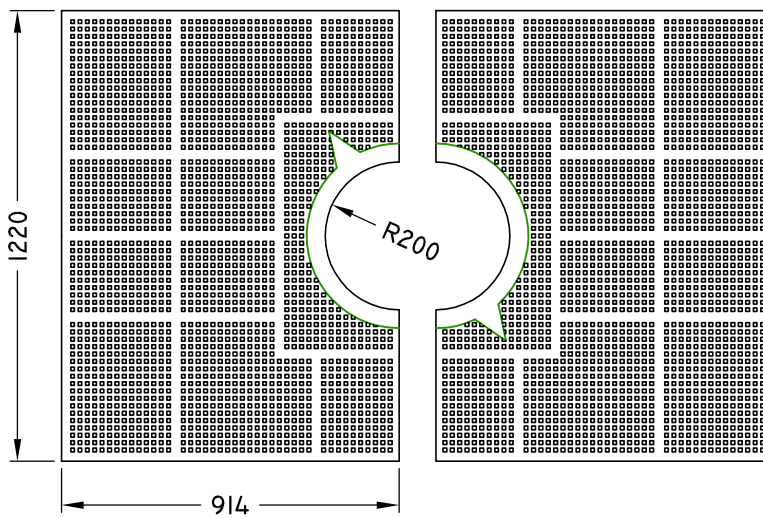

TG-48X36 SETON

TG-48X36 SET

PLAN

SECTION

NOTES:

- 1. SLOT OPENING FROM 10 TO MAX 12mm.
- 2. TREE OPENINGS: 400mm AND 600mm.

ISO 9001-2000 CERTIFIED

RATED FOR HS-20 LIVE LOAD

MEASUREMENTS IN MILLIMETERS