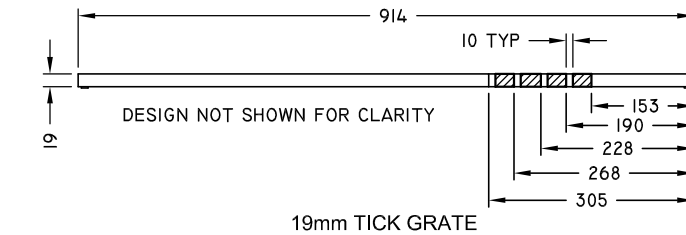

TREE GRATE 48X36 MAHOGANY

TG-48X36MAH

PLAN

DETAIL I

SECTION

NOTES:

1. SLOT OPENING FROM 10 TO 12mm.
2. TREE OPENINGS: 306, 380, 456, 536, AND 610mm.

ISO 9001-2000 CERTIFIED

RATED FOR HS-20 LIVE LOAD

MEASUREMENTS IN MILLIMETERS

TROJAN INDUSTRIES INC.
CALGARY • EDMONTON, ALBERTA