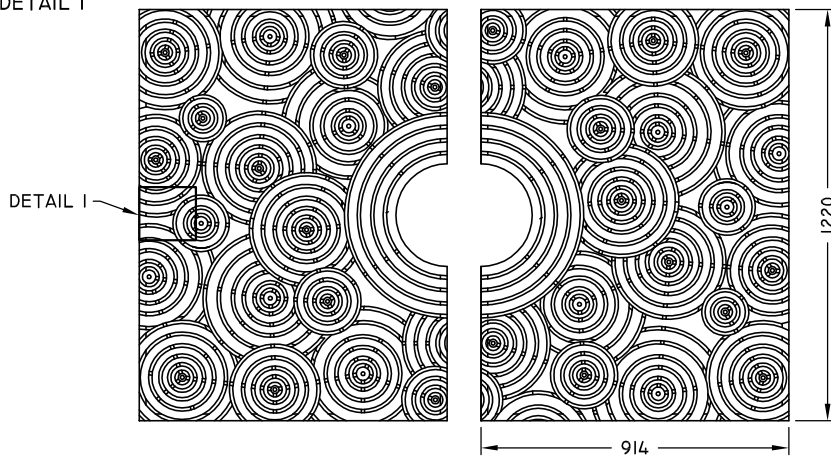

TREE GRATE 48X36 MAHOGANY

TG-48X36MAH

PLAN

DETAIL I

SECTION

NOTES:

1. SLOT OPENING FROM 10 TO 12mm.
2. TREE OPENINGS: 306, 380, 456, 536, AND 610mm.

ISO 9001-2000 CERTIFIED

RATED FOR HS-20 LIVE LOAD

MEASUREMENTS IN MILLIMETERS

TROJAN INDUSTRIES INC.
CALGARY • EDMONTON, ALBERTA