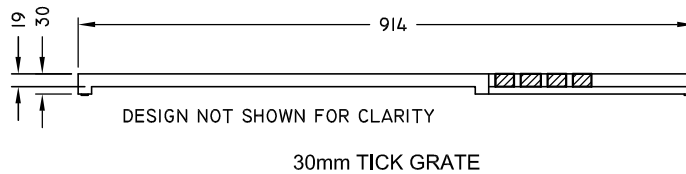

TREE GRATE 48X36 MAHOGANY

TG-48X36MAH

PLAN

DETAIL I

SECTION

NOTES:

1. SLOT OPENING FROM 10 TO 12mm.
2. TREE OPENINGS: 306, 380, 456, 536, AND 610mm.

ISO 9001-2000 CERTIFIED