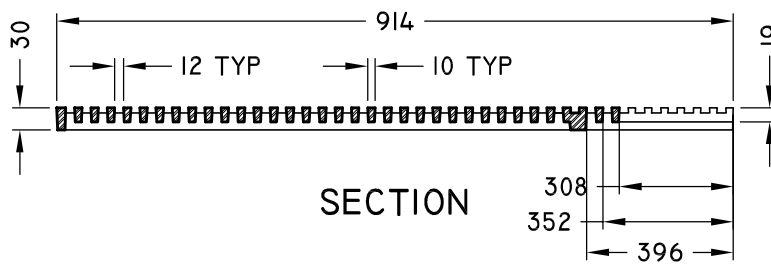

TG-48X36 CURRIE

TG-48X36CBB

PLAN

SECTION

NOTES:

- 1. SLOT OPENING MAX 12mm.
- 2. TREE OPENINGS: 300mm AND 400mm.

ISO 9001-2000 CERTIFIED

RATED FOR HS-20 LIVE LOAD

MEASUREMENTS IN MILLIMETERS