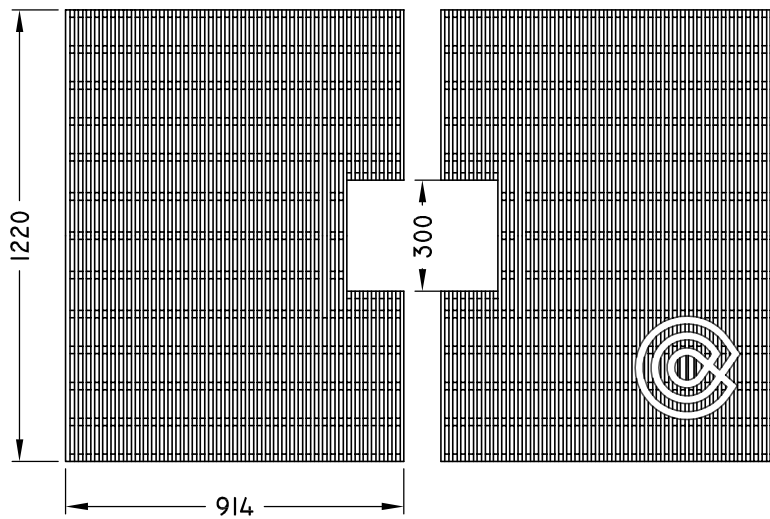

TG-48X36 CURRIE

TG-48X36CBB

PLAN

SECTION

NOTES:

- 1. SLOT OPENING MAX 12mm.
- 2. TREE OPENINGS: 300mm AND 400mm.

ISO 9001-2000 CERTIFIED

RATED FOR HS-20 LIVE LOAD

MEASUREMENTS IN MILLIMETERS