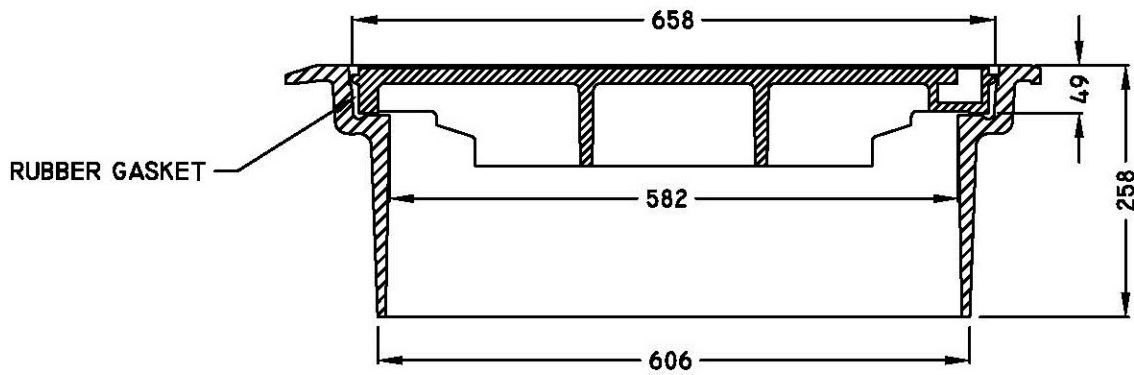

FLOATING TYPE MANHOLE FRAME AND COVER

TF-90F
TF-90CB
TF-90RG
TF-90P X 2

PLEASE NOTE: TF-90 PLUGS TO BE USED WITH COVERS TO ENSURE LIFT OUT OF COVER FOR INSPECTIONS.

SECTION A-A

ISO 9001-2000 CERTIFIED

RATED FOR HS-20 LIVE LOAD