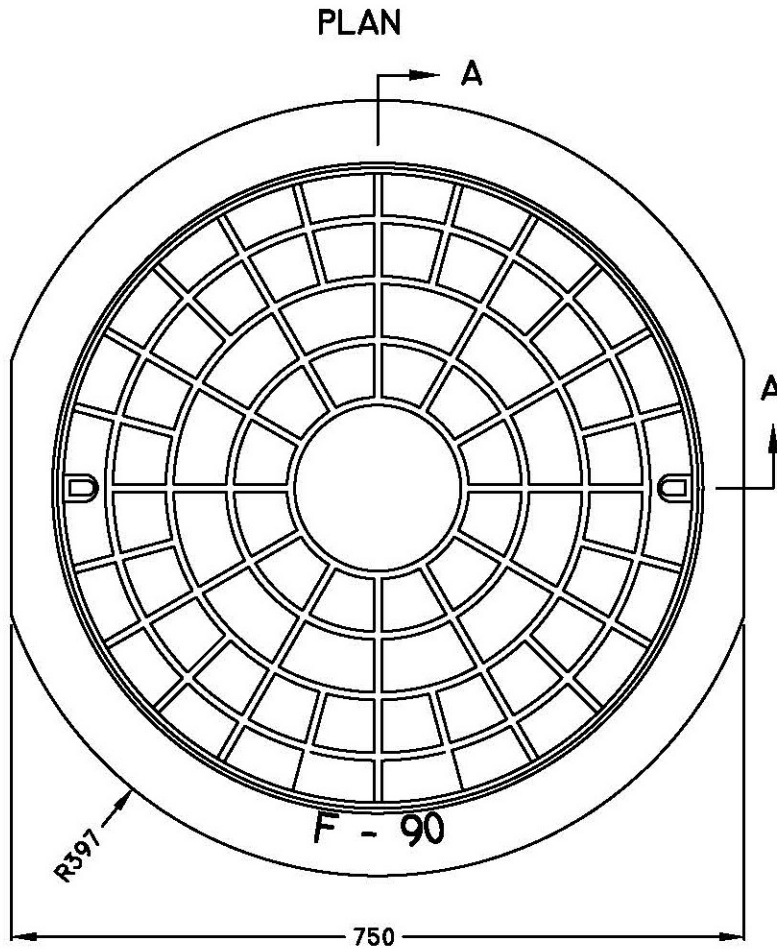

FLOATING TYPE MANHOLE FRAME AND COVER

TF-90F
TF-90CB
TF-90RG
TF-90P X 2

PLEASE NOTE: TF-90 PLUGS TO BE USED WITH COVERS TO ENSURE LIFT OUT OF COVER FOR INSPECTIONS.

SECTION A-A

ISO 9001-2000 CERTIFIED

RATED FOR HS-20 LIVE LOAD

MEASUREMENTS IN MILLIMETERS

CALGARY • EDMONTON, ALBERTA