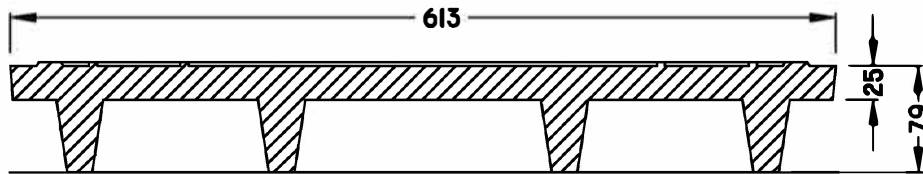

TF-50 Red Deer - Storm Cover
RED DEER COVER

TF-50CRD

PLAN

SECTION A-A

ISO 9001-2000 CERTIFIED

RATED FOR HS-20 LIVE LOAD

MEASUREMENTS IN MILLIMETERS