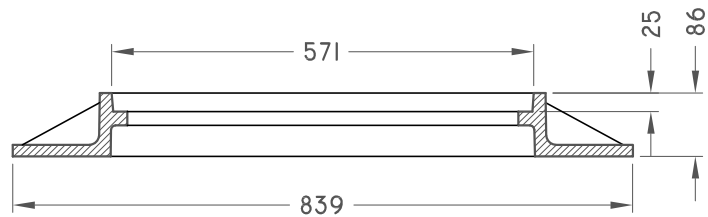

LOW PROFILE FRAME

TF-39

PLAN

SECTION

ISO 9001-2000 CERTIFIED

RATED FOR HS-20 LIVE LOAD

MEASUREMENTS IN MILLIMETERS

TROJAN INDUSTRIES INC.
CALGARY • EDMONTON, ALBERTA