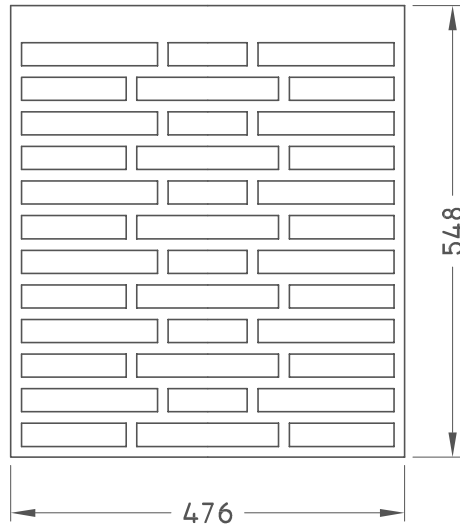

STANDARD GRATE

T-K7

PLAN

SECTION

ISO 9001-2000 CERTIFIED

RATED FOR HS-20 LIVE LOAD

MEASUREMENTS IN MILLIMETERS

TROJAN INDUSTRIES INC.
CALGARY • EDMONTON, ALBERTA