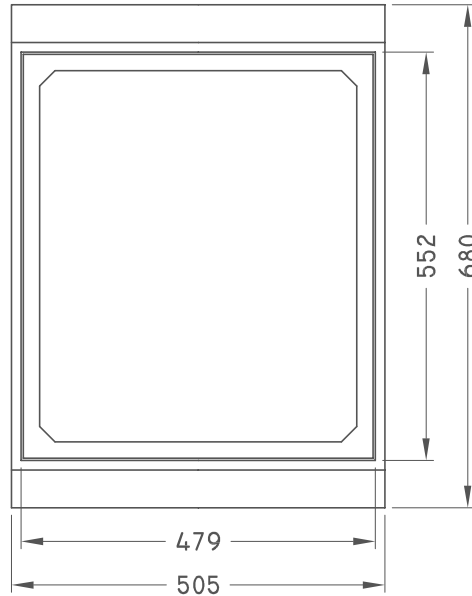

SINGLE FRAME

T-K7

PLAN

SECTION

ISO 9001-2000 CERTIFIED

RATED FOR HS-20 LIVE LOAD

MEASUREMENTS IN MILLIMETERS

TROJAN INDUSTRIES INC.
CALGARY • EDMONTON, ALBERTA