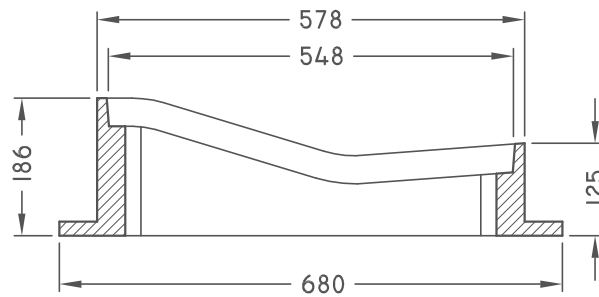

SINGLE FRAME

T-K7

PLAN

SECTION

ISO 9001-2000 CERTIFIED

RATED FOR HS-20 LIVE LOAD

MEASUREMENTS IN MILLIMETERS

TROJAN INDUSTRIES INC.
CALGARY • EDMONTON, ALBERTA