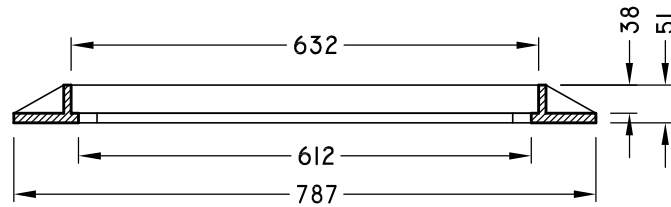

# TYPE "C" LOW PROFILE FRAME

T-K1FS/TYPEC

PLAN

SECTION

ISO 9001-2000 CERTIFIED

RATED FOR HS-20 LIVE LOAD

MEASUREMENTS IN MILLIMETERS

**TROJAN INDUSTRIES INC.**  
CALGARY • EDMONTON, ALBERTA