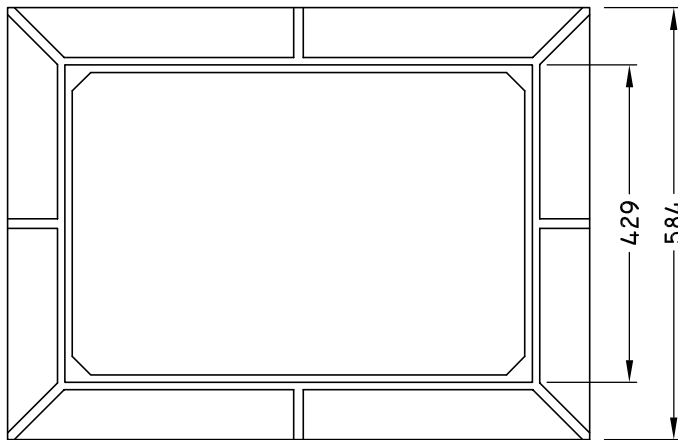

# TYPE "C" LOW PROFILE FRAME

T-K1FS/TYPEC

PLAN

SECTION

ISO 9001-2000 CERTIFIED

RATED FOR HS-20 LIVE LOAD

MEASUREMENTS IN MILLIMETERS

**TROJAN INDUSTRIES INC.**  
CALGARY • EDMONTON, ALBERTA