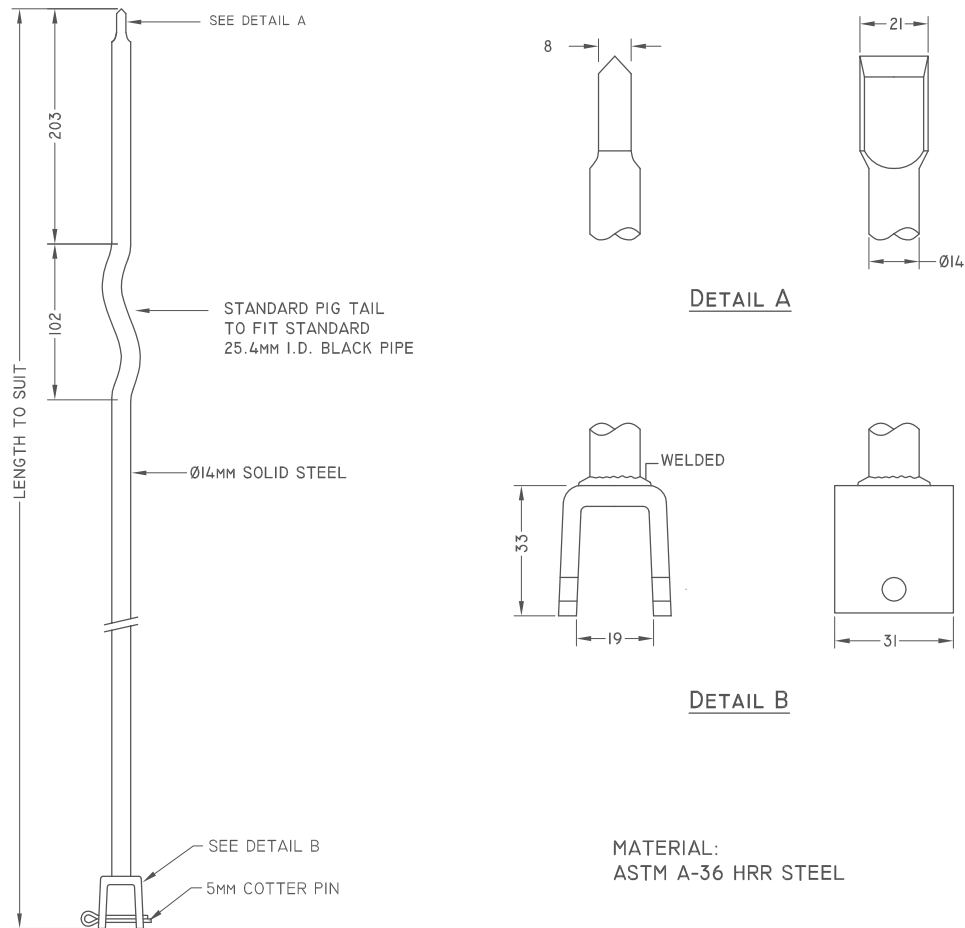

# 14MM STANDARD BLACK SERVICE BOX ROD c/w WELDED CLEVIS

STDRW

MEASUREMENTS IN MILLIMETERS