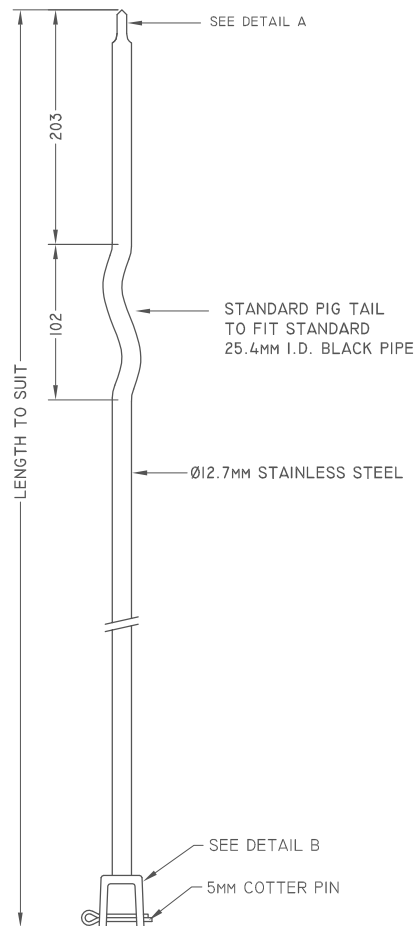

12.7MM STANDARD BLACK SERVICE BOX ROD c/w WELDED STAINLESS CLEVIS

SSRWC

DETAIL A

DETAIL B

MATERIAL:
DIN 50.049/2.3 TYPE 304
HRR STAINLESS STEEL

MEASUREMENTS IN MILLIMETERS