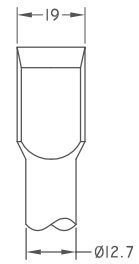

12.7MM STANDARD BLACK SERVICE BOX ROD c/w WELDED STAINLESS CLEVIS

SSRWC

DETAIL A

DETAIL B

MATERIAL:
DIN 50.049/2.3 TYPE 304
HRR STAINLESS STEEL

MEASUREMENTS IN MILLIMETERS