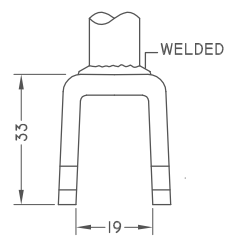

12.7MM STANDARD BLACK SERVICE BOX ROD c/w WELDED STAINLESS CLEVIS

SSRWC

DETAIL A

DETAIL B

MATERIAL:
DIN 50.049/2.3 TYPE 304
HRR STAINLESS STEEL

MEASUREMENTS IN MILLIMETERS