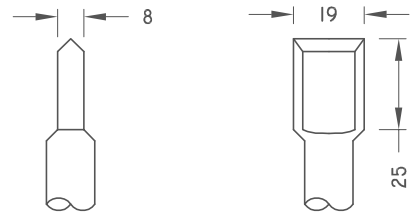

SERVICE BOX ROD

SSRBC

DETAIL A

DETAIL B

CLEVIS CASTING - MAGANESE BRONZE

MEASUREMENTS IN MILLIMETERS