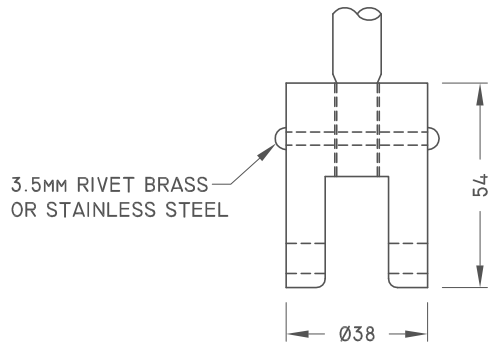

SERVICE BOX ROD

SSRBC

DETAIL A

DETAIL B

CLEVIS CASTING - MAGANESE BRONZE

MEASUREMENTS IN MILLIMETERS