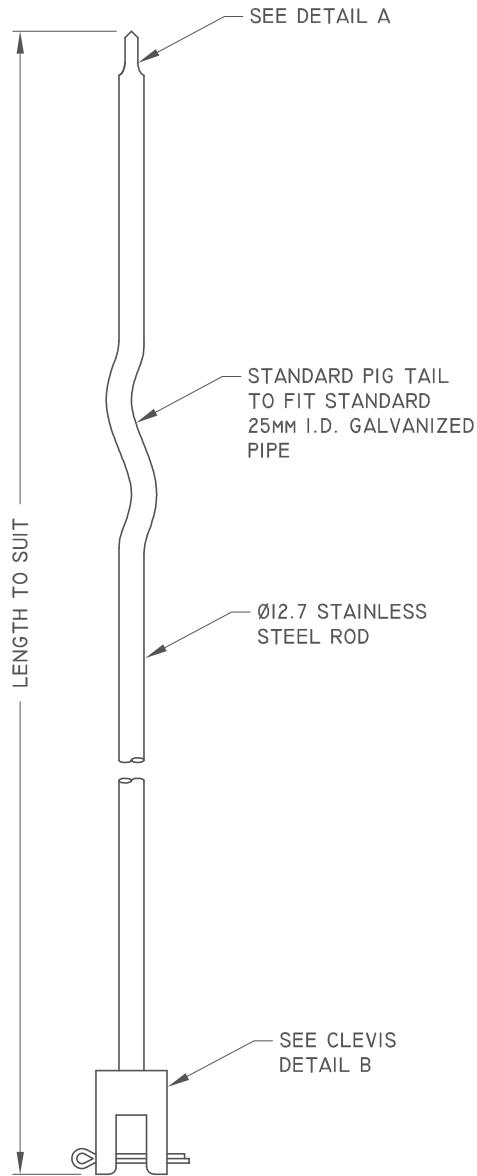

SERVICE BOX ROD

SSRBC

DETAIL A

DETAIL B

CLEVIS CASTING - MAGANESE BRONZE

MEASUREMENTS IN MILLIMETERS