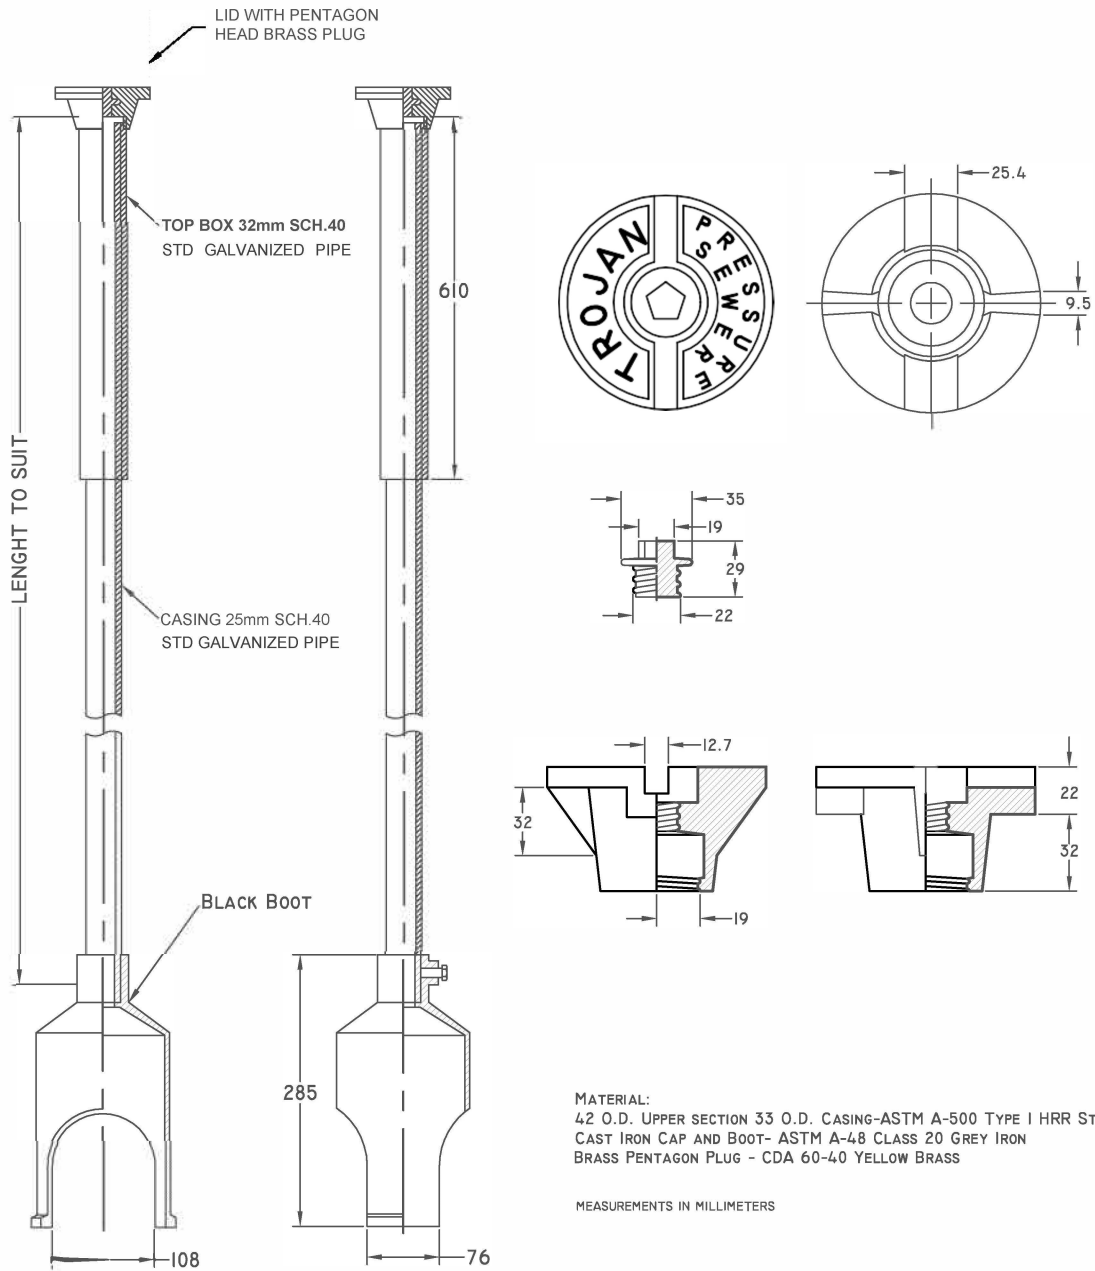

# STANDARD TOP ADJUSTMENT SERVICE BOX

SSB2

**LARGE BOOT FOR 40mm & 50mm SERVICE**

**TROJAN INDUSTRIES INC.**

CALGARY • EDMONTON, ALBERTA