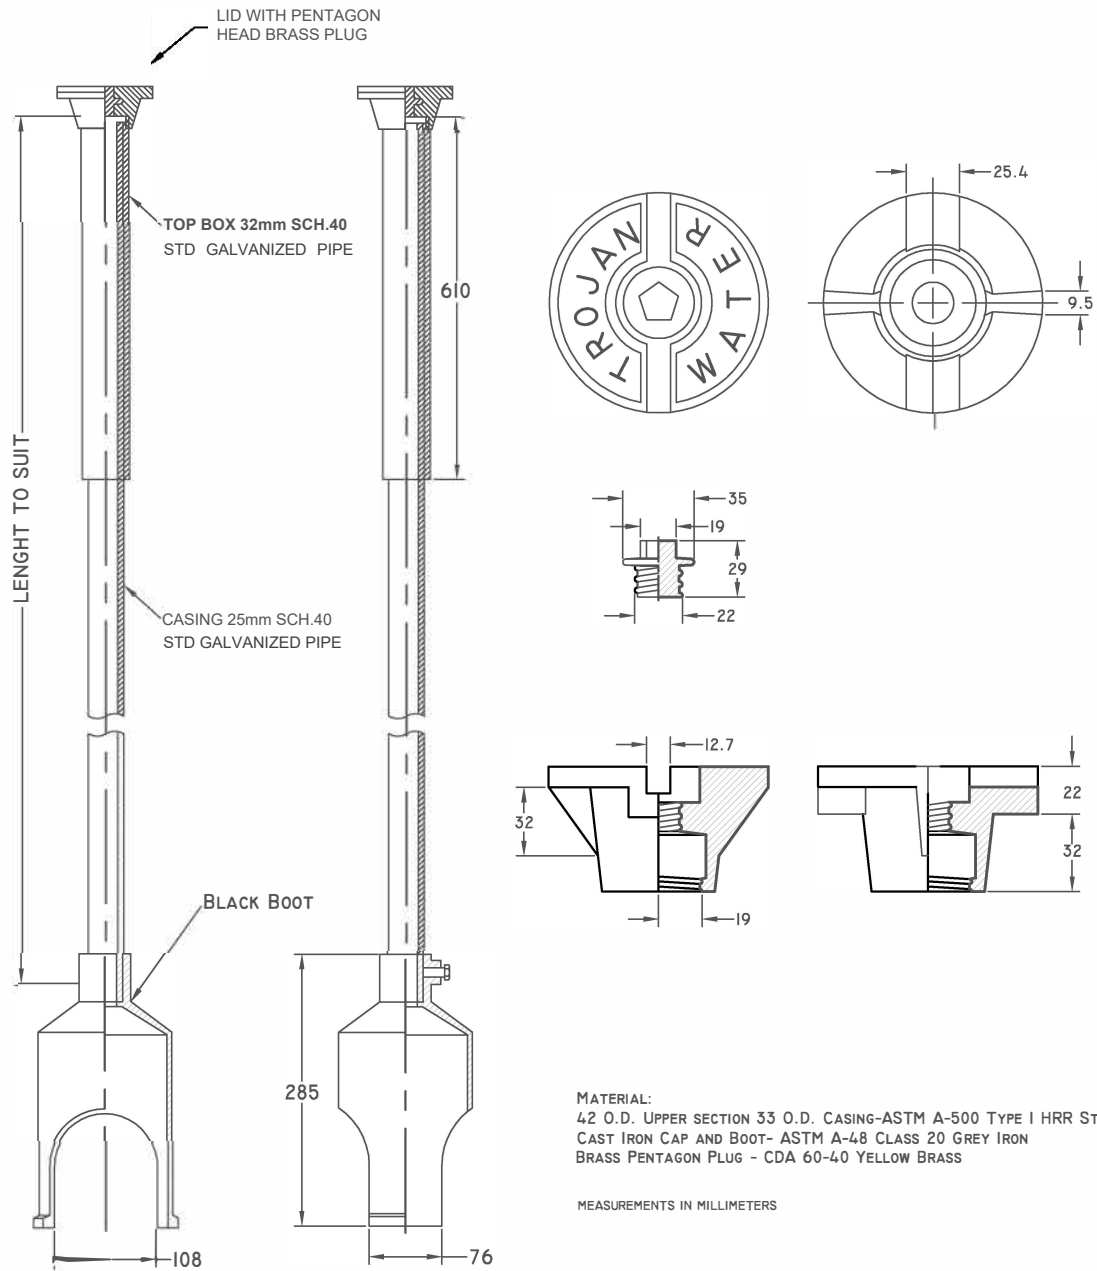

STANDARD TOP ADJUSTMENT SERVICE BOX

SSB2

LARGE BOOT FOR 40mm & 50mm SERVICE

TROJAN INDUSTRIES INC.

CALGARY • EDMONTON, ALBERTA