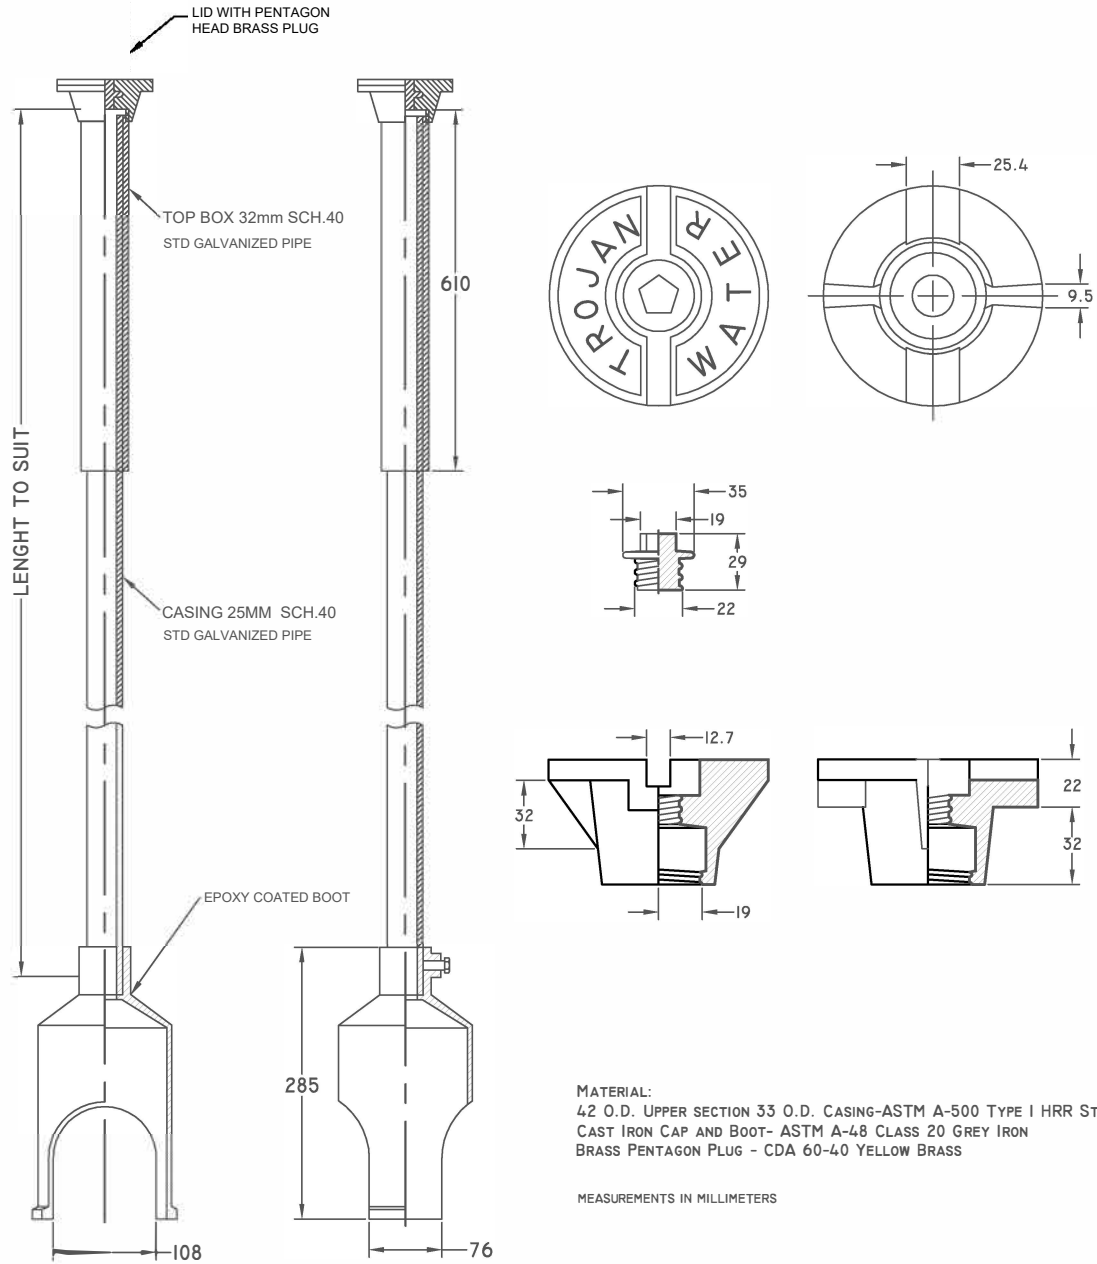

**STANDARD TOP ADJUSTMENT SERVICE BOX c/w EPOXY COATED BOOT**

**SSB2- #C**

**LARGE BOOT FOR 40mm & 50mm SERVICE**

**TROJAN INDUSTRIES INC.**  
 CALGARY • EDMONTON, ALBERTA