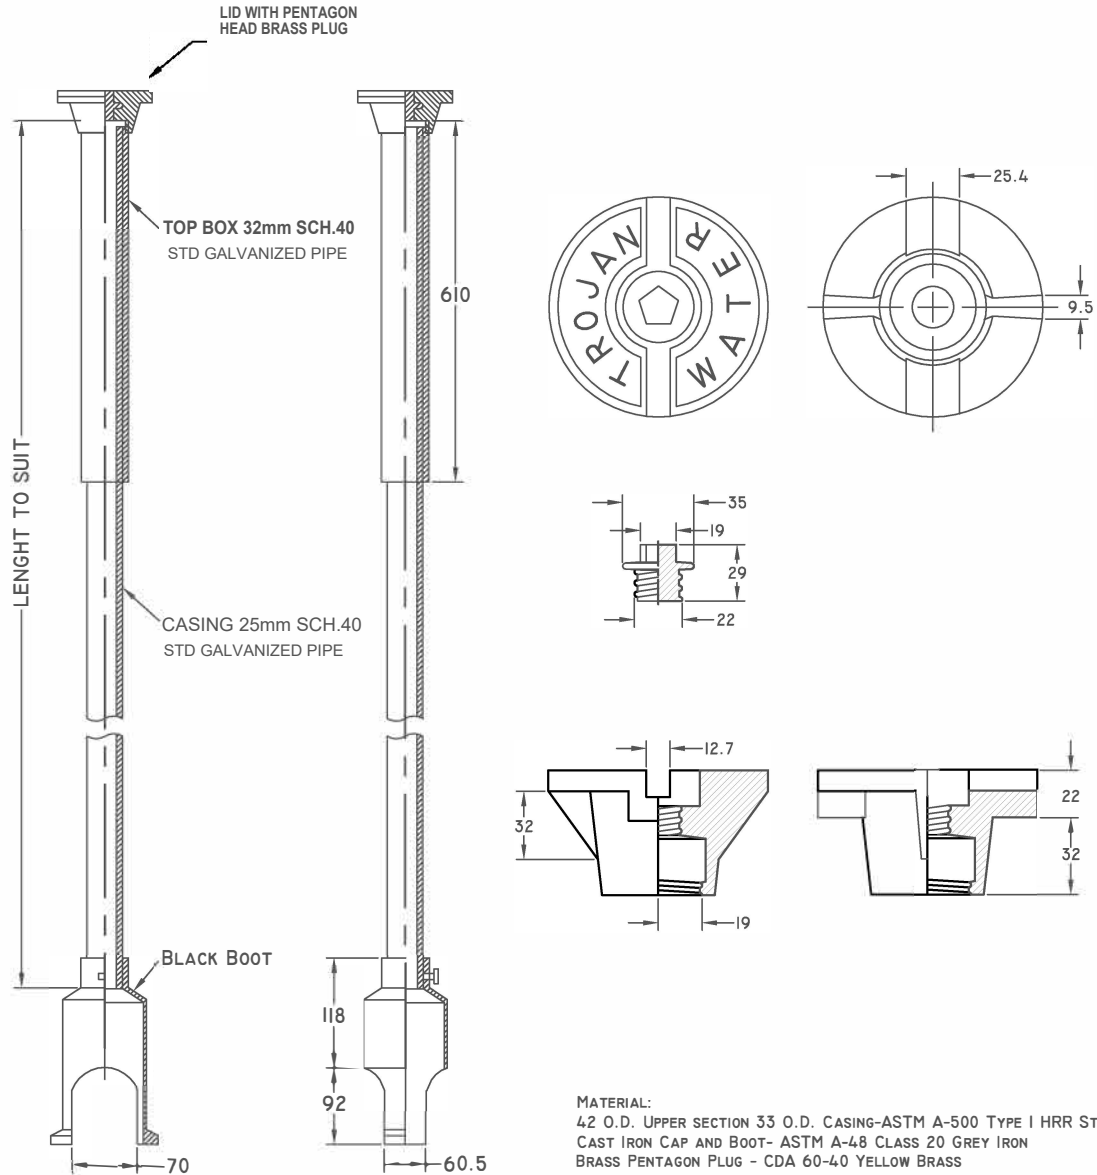

STANDARD TOP ADJUSTMENT SERVICE BOX

SSBI

MEASUREMENTS IN MILLIMETERS

SMALL BOOT FOR 20mm & 25mm SERVICE

TROJAN INDUSTRIES INC.
 CALGARY • EDMONTON, ALBERTA