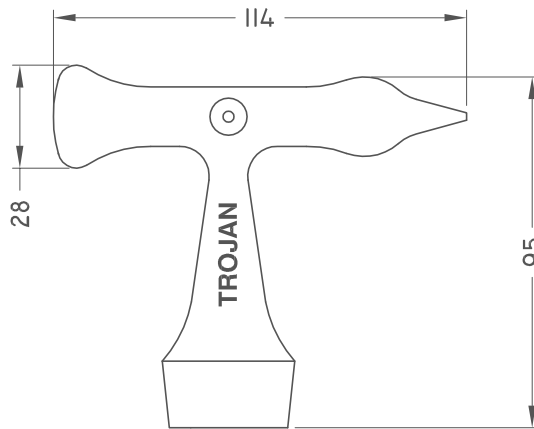

# SERVICE BOX WRENCH

SBW

FRONT VIEW

BOTTOM VIEW

MEASUREMENTS IN MILLIMETERS

**TROJAN INDUSTRIES INC.**

CALGARY • EDMONTON, ALBERTA