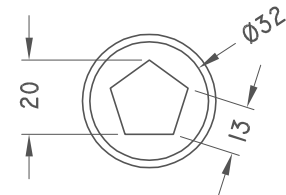

# SERVICE BOX WRENCH

SBW

FRONT VIEW

BOTTOM VIEW

MEASUREMENTS IN MILLIMETERS

**TROJAN INDUSTRIES INC.**

CALGARY • EDMONTON, ALBERTA