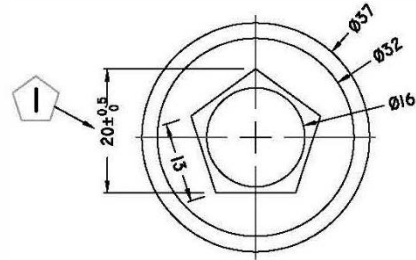

# Penta Head Socket

SBKS-P

PLAN

BOTTOM VIEW

SECTION A-A

ISO VIEW

MATERIAL: STEEL  
MEASUREMENTS IN MILLIMETERS

**TROJAN INDUSTRIES INC.**  
CALGARY • EDMONTON, ALBERTA