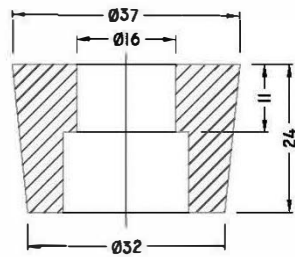

# Penta Head Socket

SBKS-P

PLAN

BOTTOM VIEW

SECTION A-A

ISO VIEW

MATERIAL: STEEL  
MEASUREMENTS IN MILLIMETERS

**TROJAN INDUSTRIES INC.**  
CALGARY • EDMONTON, ALBERTA