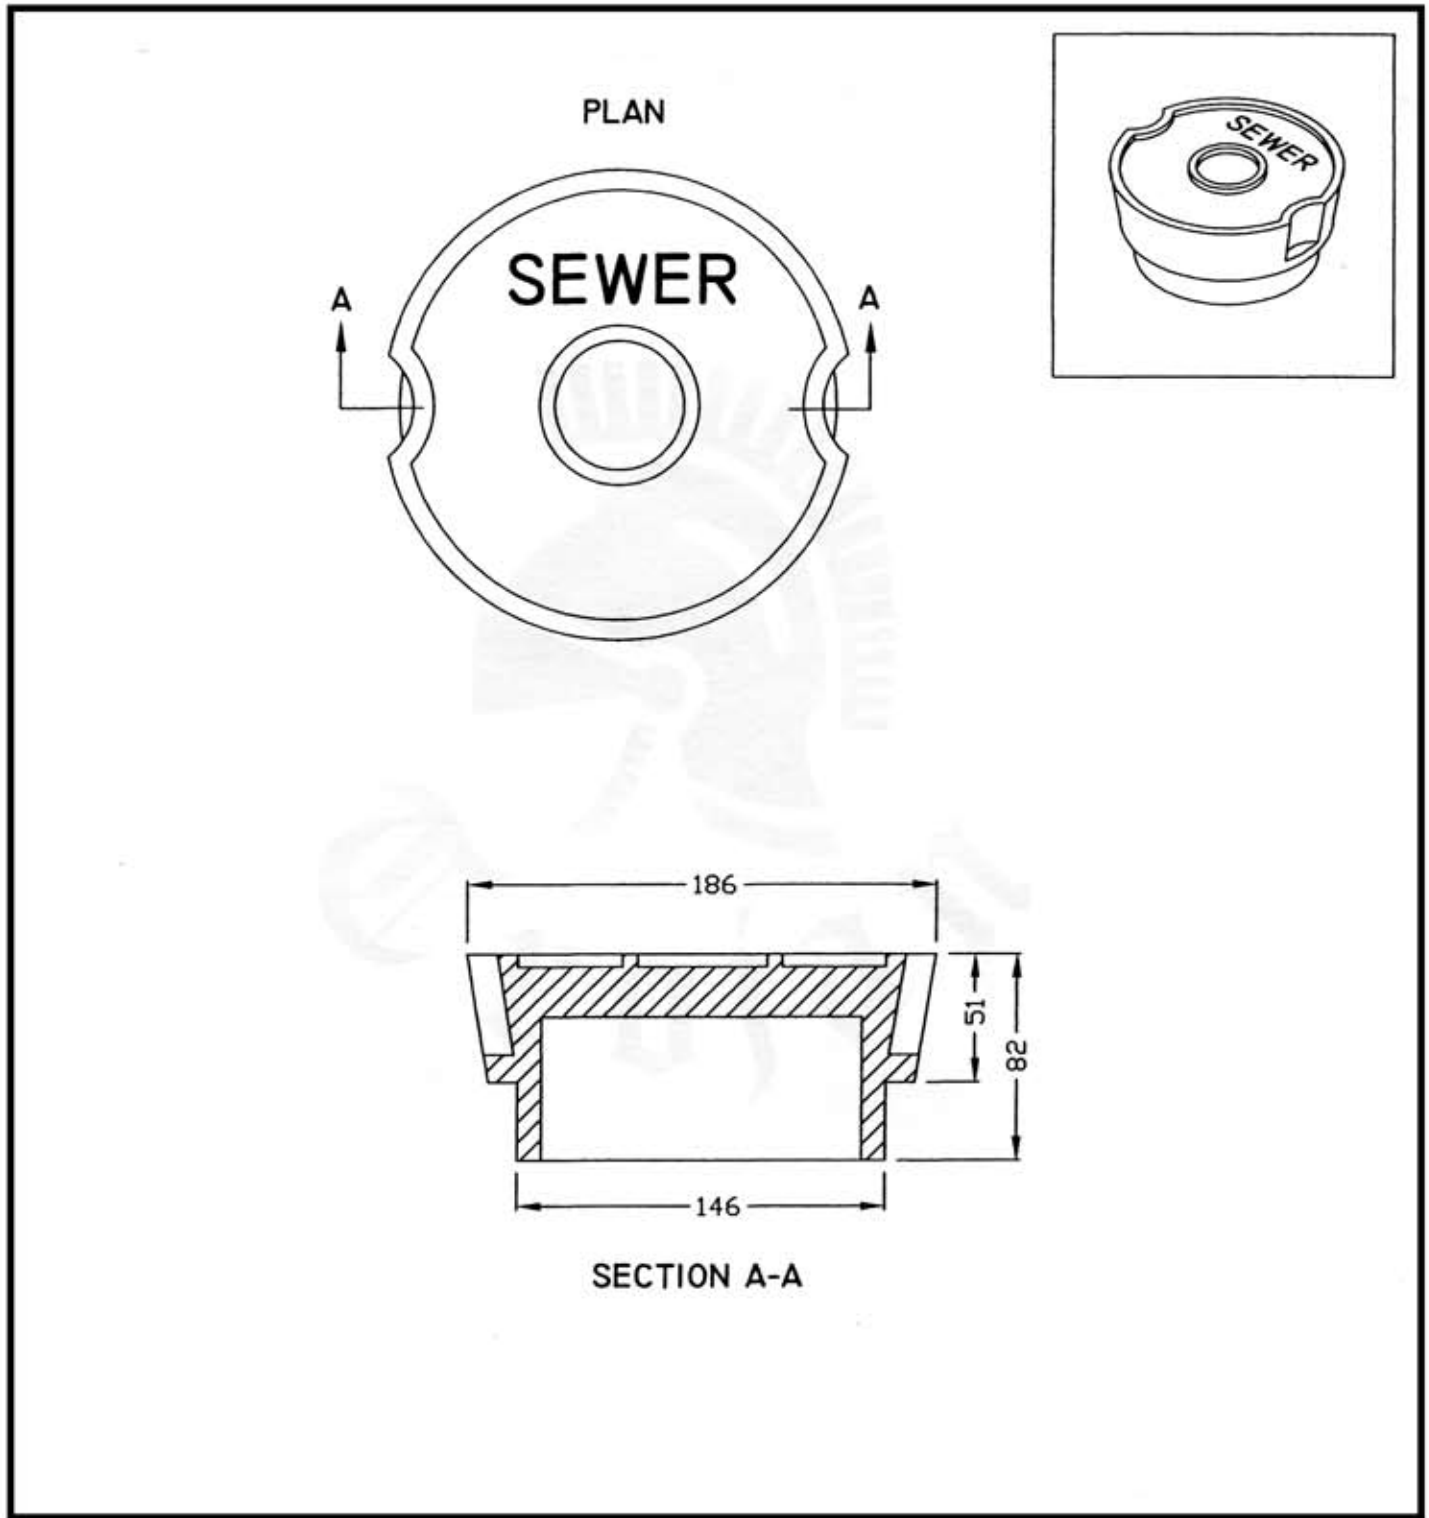

Please note that drawings are approximate and not to be used for engineering purposes – please contact us for specific dimensions.

## NELSON VALVE BOX STANDARD LID

N-VB

**TROJAN INDUSTRIES INC.**  
CALGARY • EDMONTON, ALBERTA