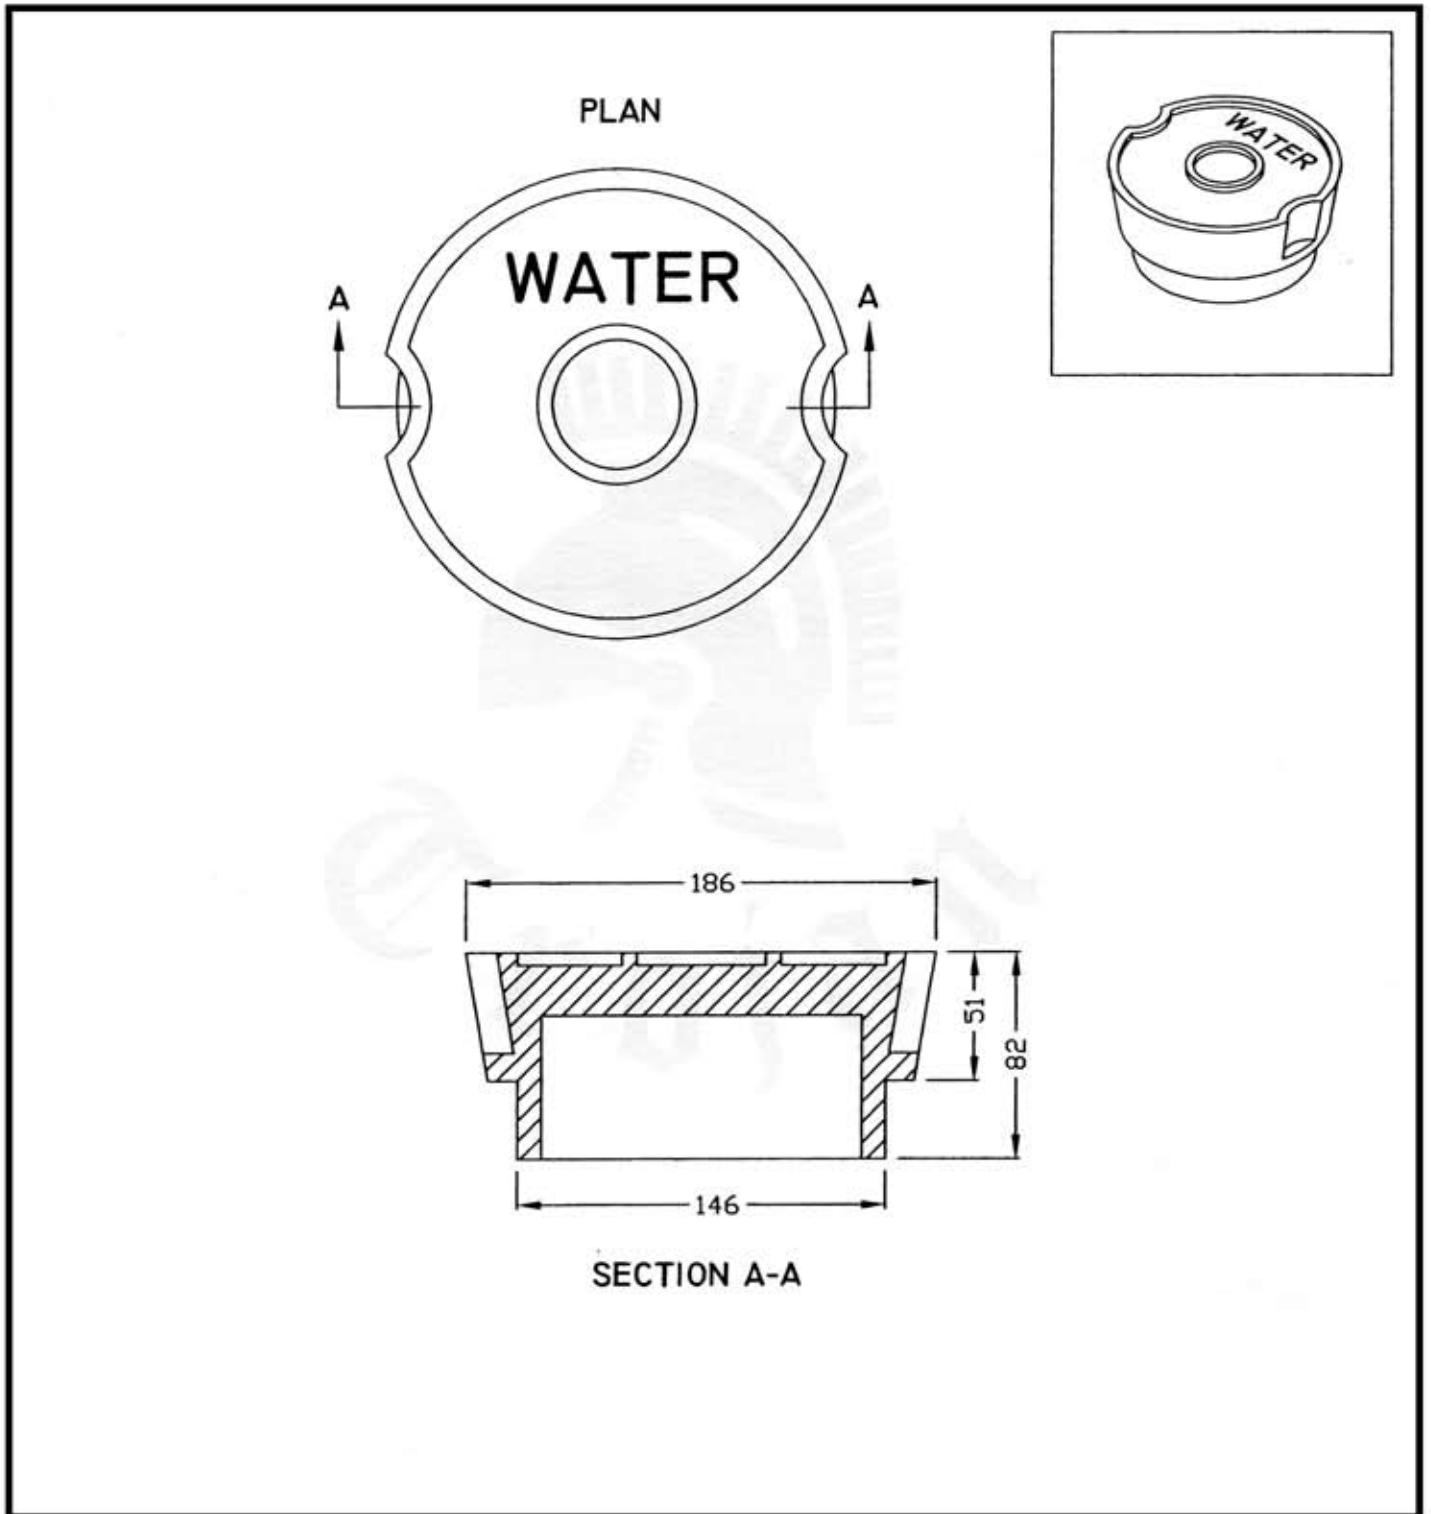

Please note that drawings are approximate and not to be used for engineering purposes – please contact us for specific dimensions.

## NELSON VALVE BOX STANDARD LID

N-VB

**TROJAN INDUSTRIES INC.**  
CALGARY • EDMONTON, ALBERTA