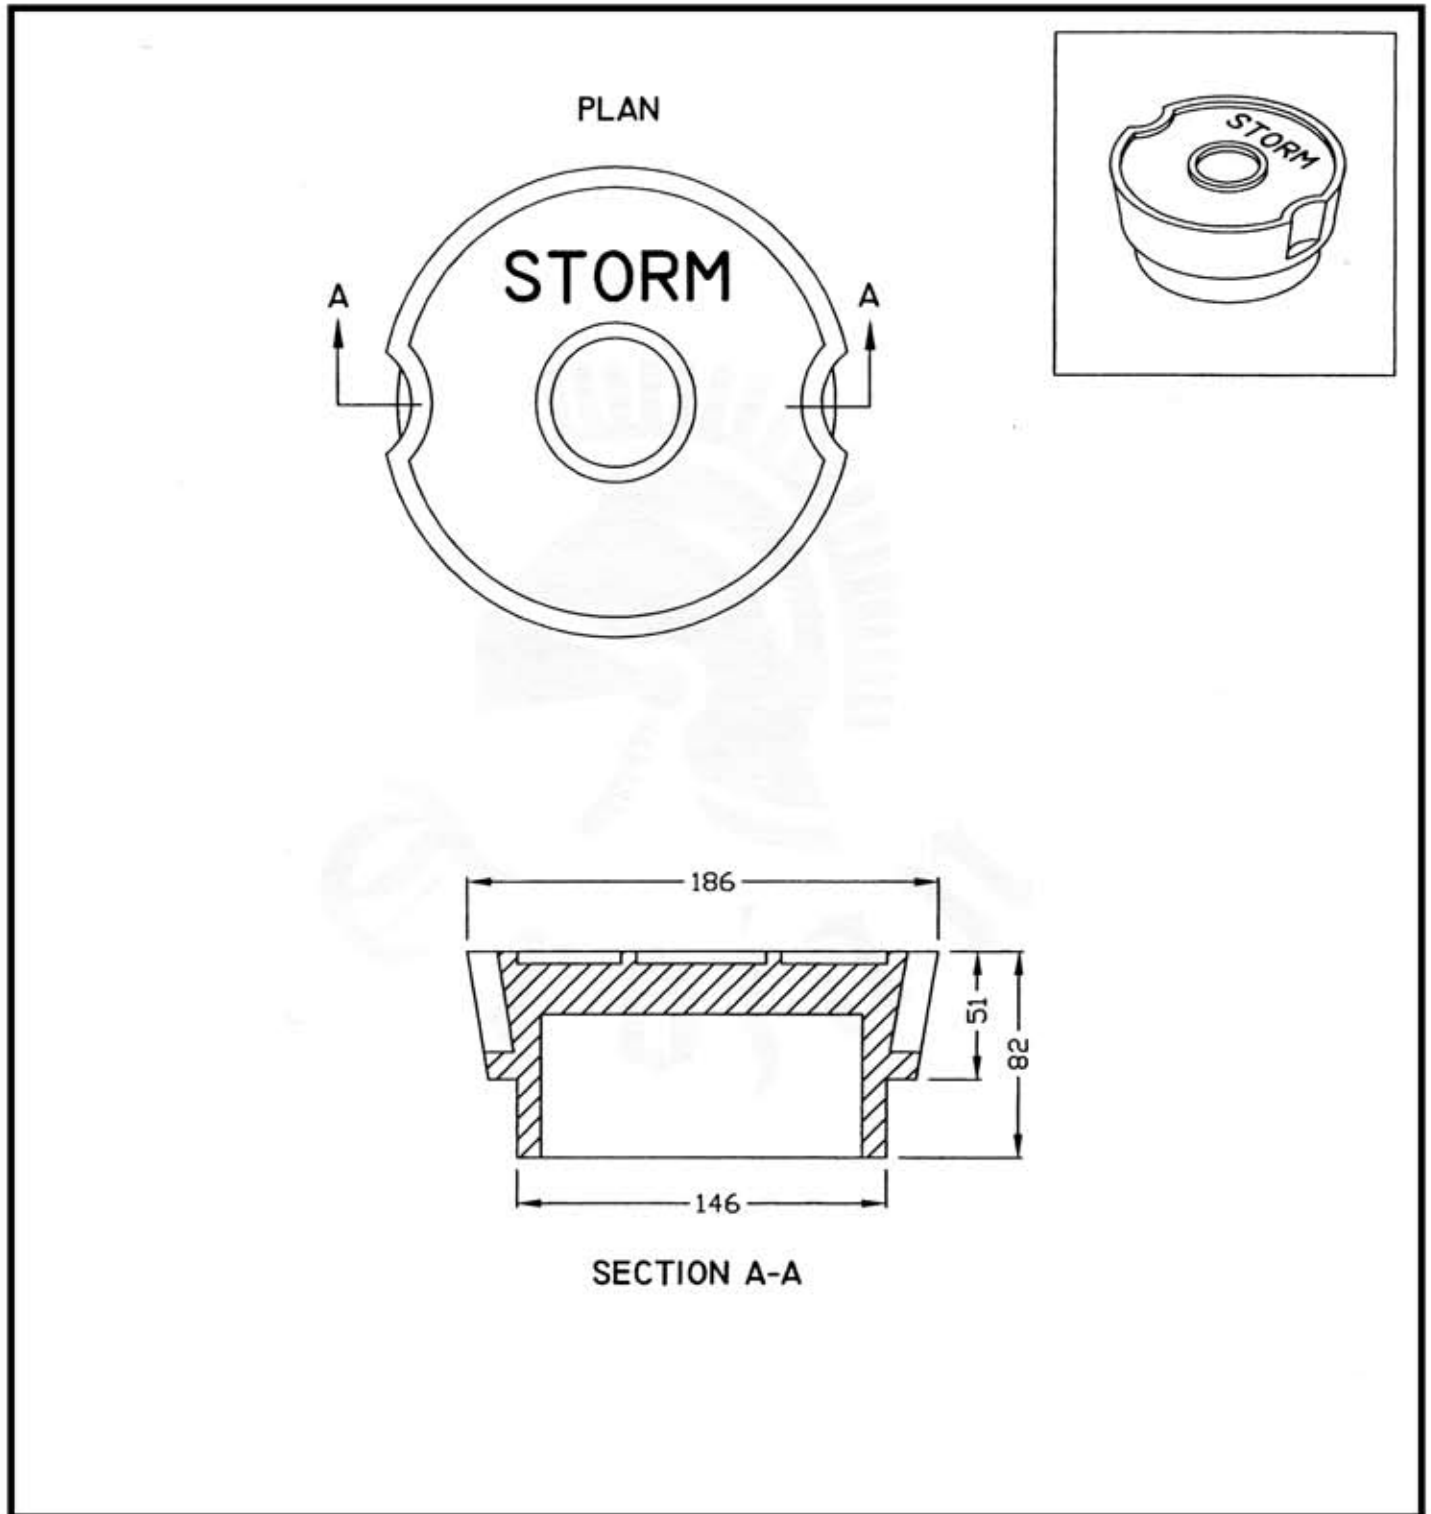

Please note that drawings are approximate and not to be used for engineering purposes – please contact us for specific dimensions.

NELSON VALVE BOX STANDARD LID

N-VB

TROJAN INDUSTRIES INC.
CALGARY • EDMONTON, ALBERTA