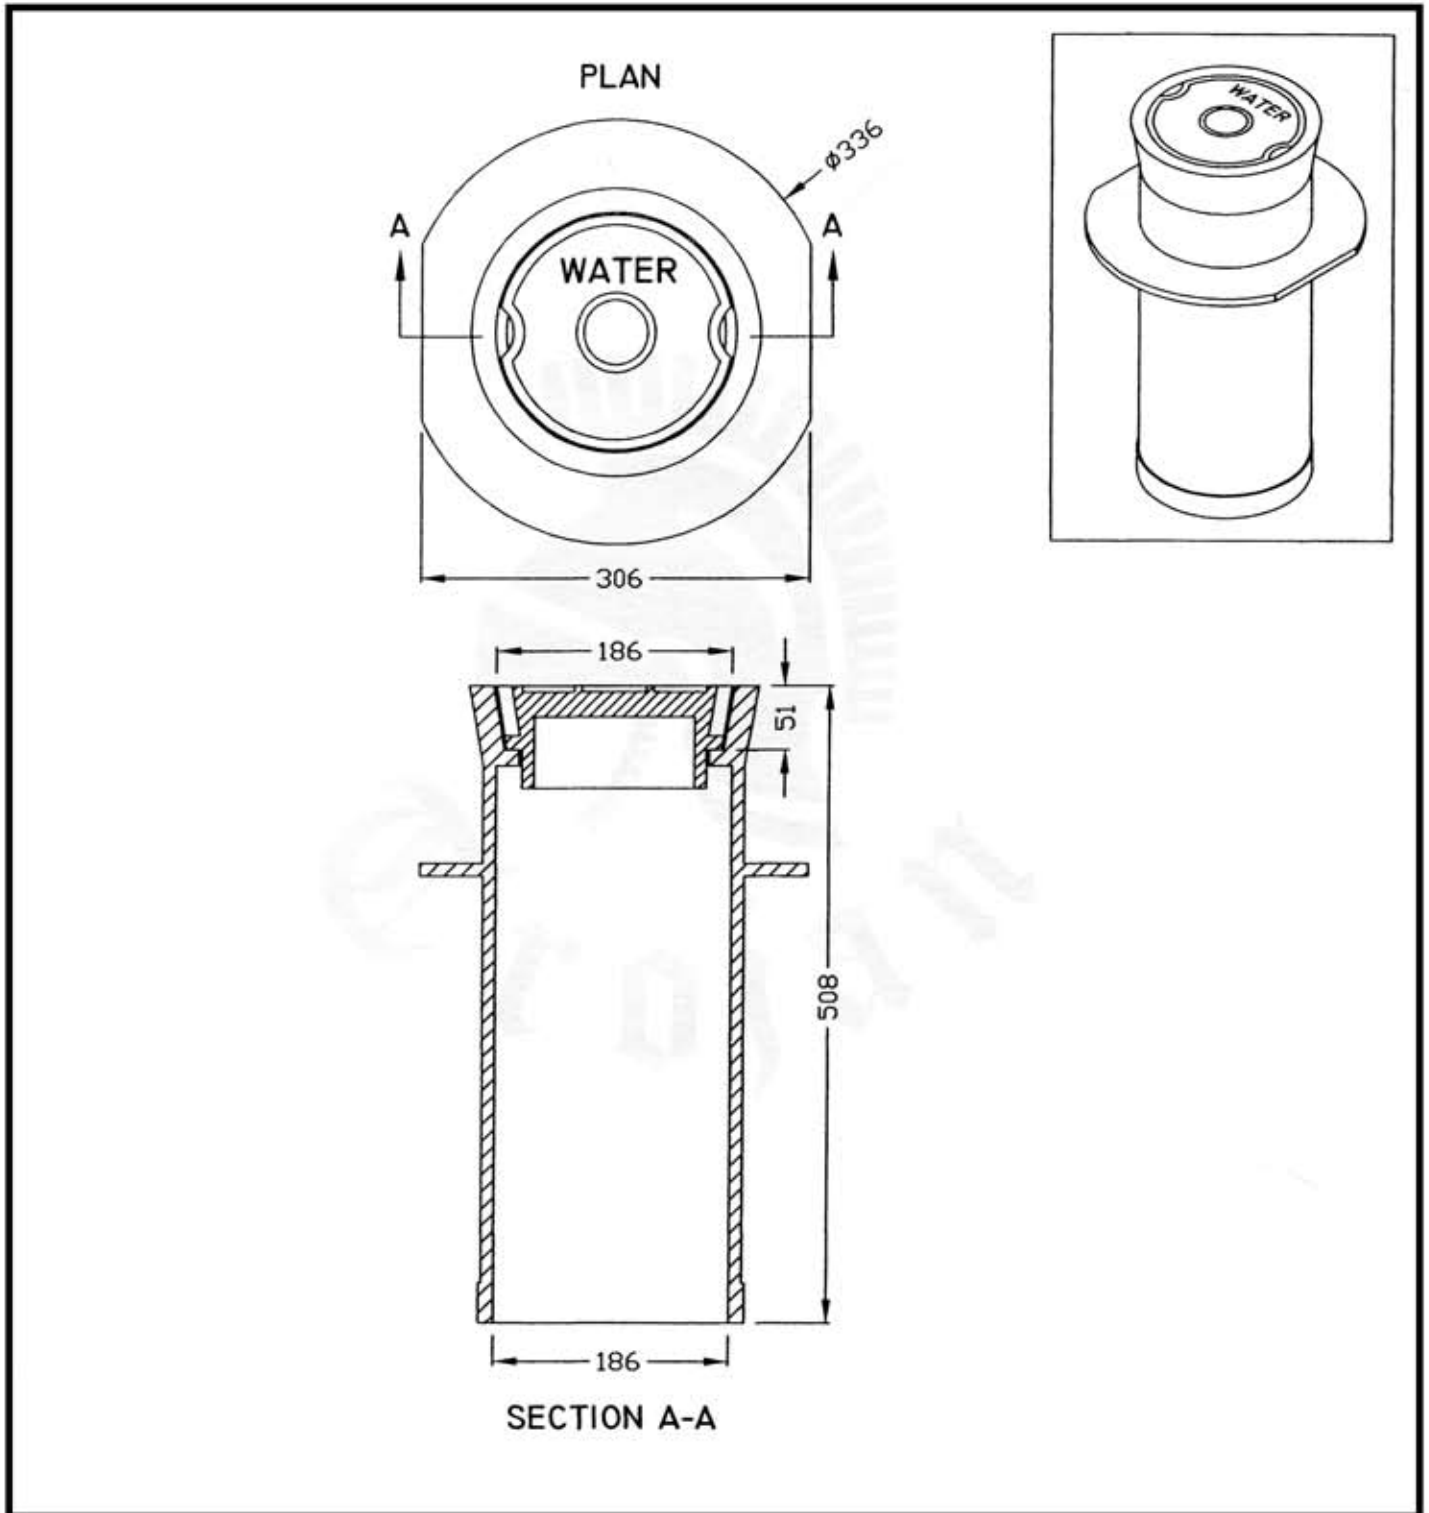

Please note that drawings are approximate and not to be used for engineering purposes – please contact us for specific dimensions.

NELSON TYPE VALVE BOX

N-VB

TROJAN INDUSTRIES INC.
CALGARY • EDMONTON, ALBERTA