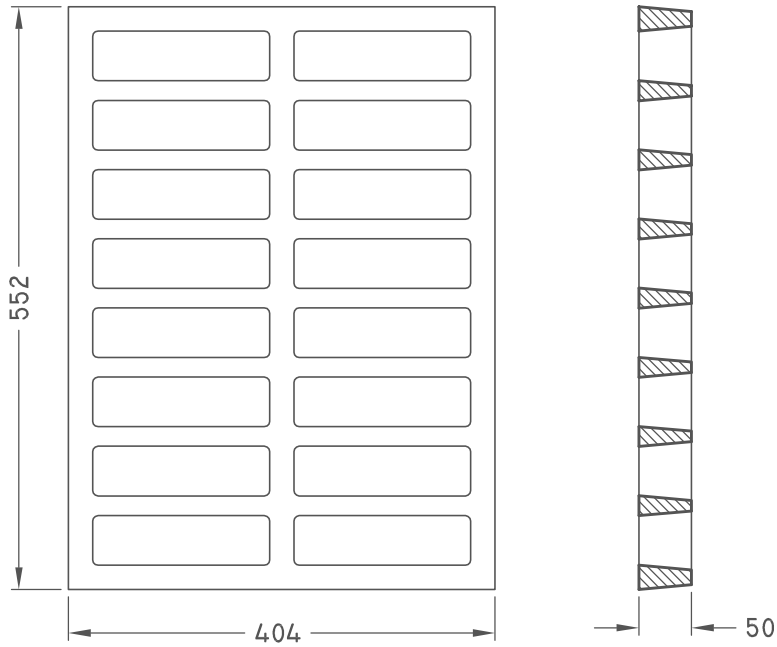

MH GRATE

MH-G

PLAN

SECTION

ISO 9001-2000 CERTIFIED

RATED FOR HS-20 LIVE LOAD

MEASUREMENTS IN MILLIMETERS

TROJAN INDUSTRIES INC.
CALGARY • EDMONTON, ALBERTA