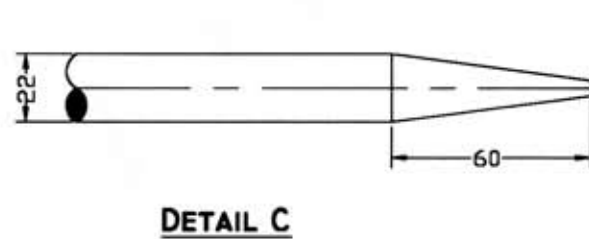

KELOWNA STYLE SERVICE BOX KEY

SBK5.5K

Please note that drawings are approximate and not to be used for engineering purposes – please contact us for specific dimensions.

Measurements in Millimeters