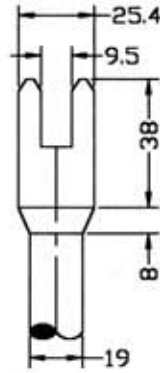

KELOWNA STYLE SERVICE BOX KEY

SBK5.5K

Please note that drawings are approximate and not to be used for engineering purposes – please contact us for specific dimensions.

Measurements in Millimeters