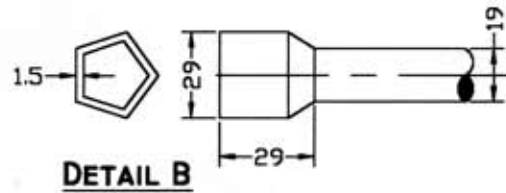

KELOWNA STYLE SERVICE BOX KEY

SBK5.5K

Please note that drawings are approximate and not to be used for engineering purposes – please contact us for specific dimensions.

Measurements in Millimeters