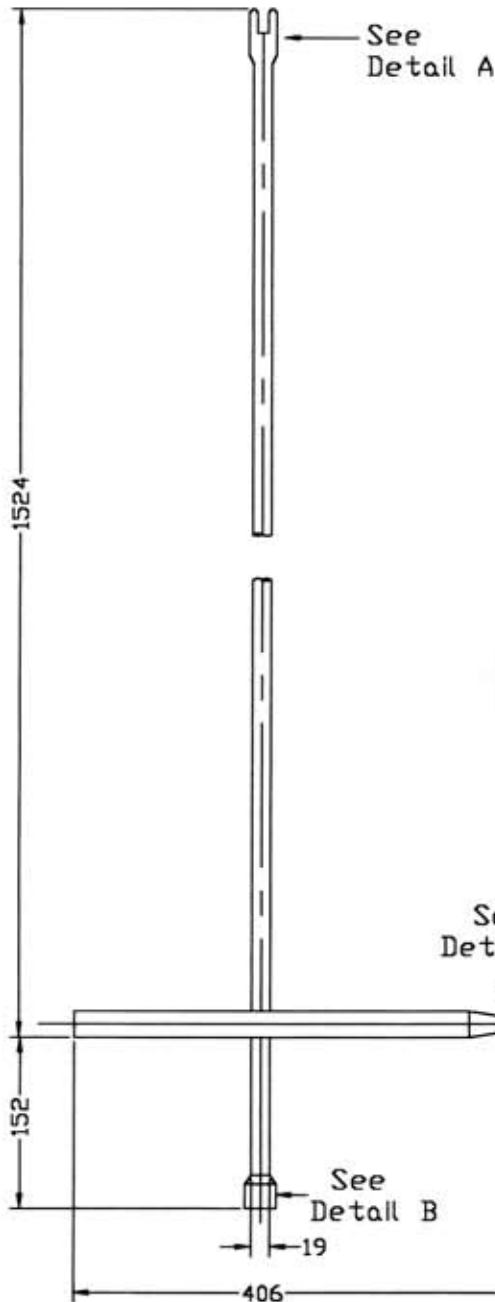

KELOWNA STYLE SERVICE BOX KEY

SBK5.5K

Please note that drawings are approximate and not to be used for engineering purposes – please contact us for specific dimensions.

Measurements in Millimeters