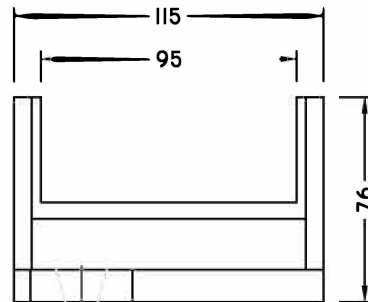

CURB CHAIR FOR 50MM VALVE

CC-CHAIR4

SECTION A-A

END VIEW

MEASUREMENTS IN MILLIMETERS