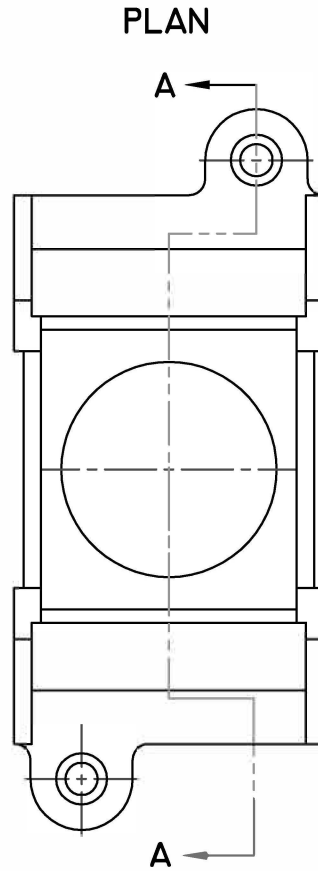

CURB CHAIR FOR 50MM VALVE

CC-CHAIR4

SECTION A-A

END VIEW

MEASUREMENTS IN MILLIMETERS