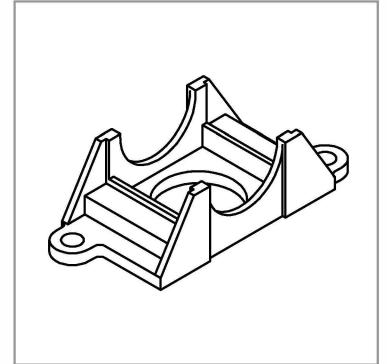

CURB CHAIR FOR 50MM VALVE

CC-CHAIR4

SECTION A-A

END VIEW

MEASUREMENTS IN MILLIMETERS