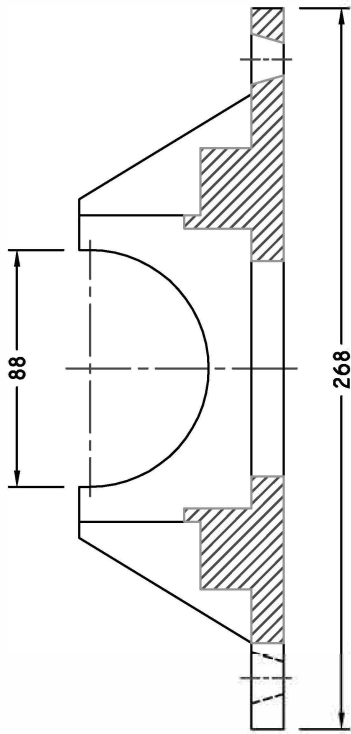

CURB CHAIR FOR 50MM VALVE

CC-CHAIR4

SECTION A-A

END VIEW

MEASUREMENTS IN MILLIMETERS