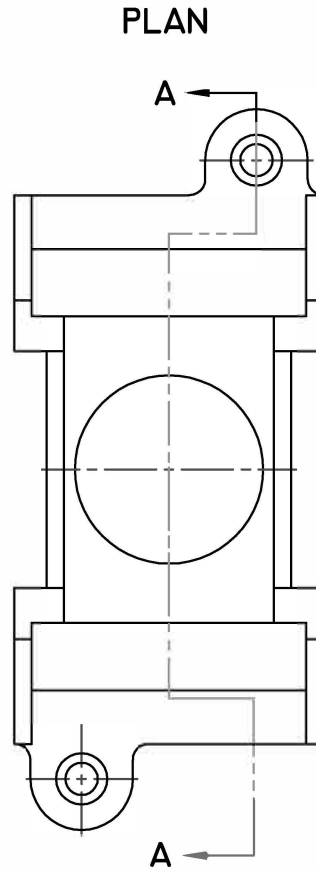

CURB CHAIR FOR 40MM VALVE

CC-CHAIR3

SECTION A-A

END VIEW

MEASUREMENTS IN MILLIMETERS

TROJAN INDUSTRIES INC.

CALGARY • EDMONTON, ALBERTA