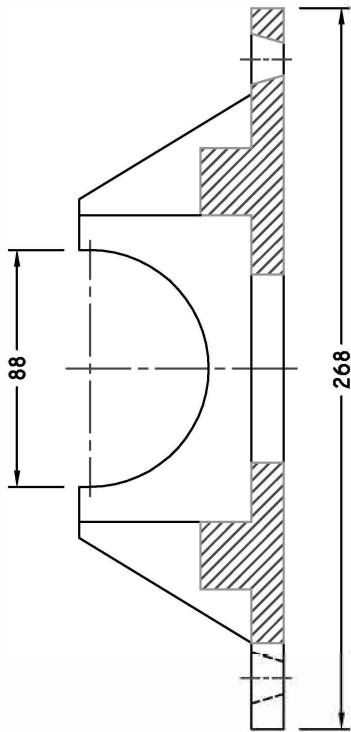

CURB CHAIR FOR 40MM VALVE

CC-CHAIR3

SECTION A-A

END VIEW

MEASUREMENTS IN MILLIMETERS

TROJAN INDUSTRIES INC.

CALGARY • EDMONTON, ALBERTA