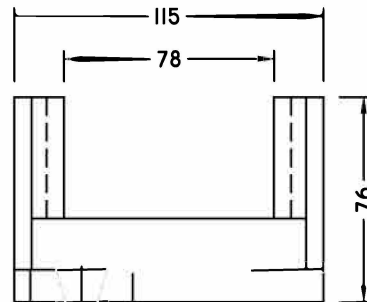

CURB CHAIR FOR 40MM VALVE

CC-CHAIR3

SECTION A-A

END VIEW

MEASUREMENTS IN MILLIMETERS

TROJAN INDUSTRIES INC.

CALGARY • EDMONTON, ALBERTA