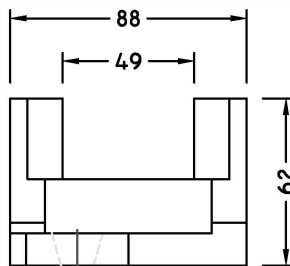

CURB CHAIR FOR 20MM VALVE

CC-Chair1

SECTION A-A

END VIEW

MEASUREMENTS IN MILLIMETERS