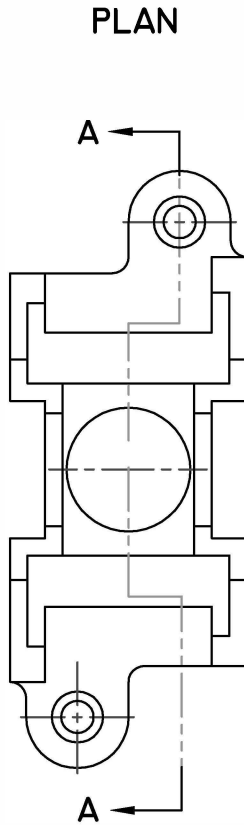

CURB CHAIR FOR 20MM VALVE

CC-Chair1

SECTION A-A

END VIEW

MEASUREMENTS IN MILLIMETERS