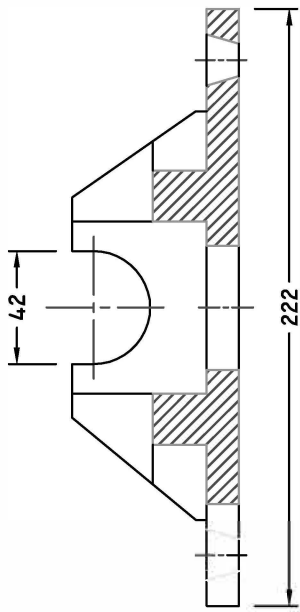

CURB CHAIR FOR 20MM VALVE

CC-Chair1

SECTION A-A

END VIEW

MEASUREMENTS IN MILLIMETERS