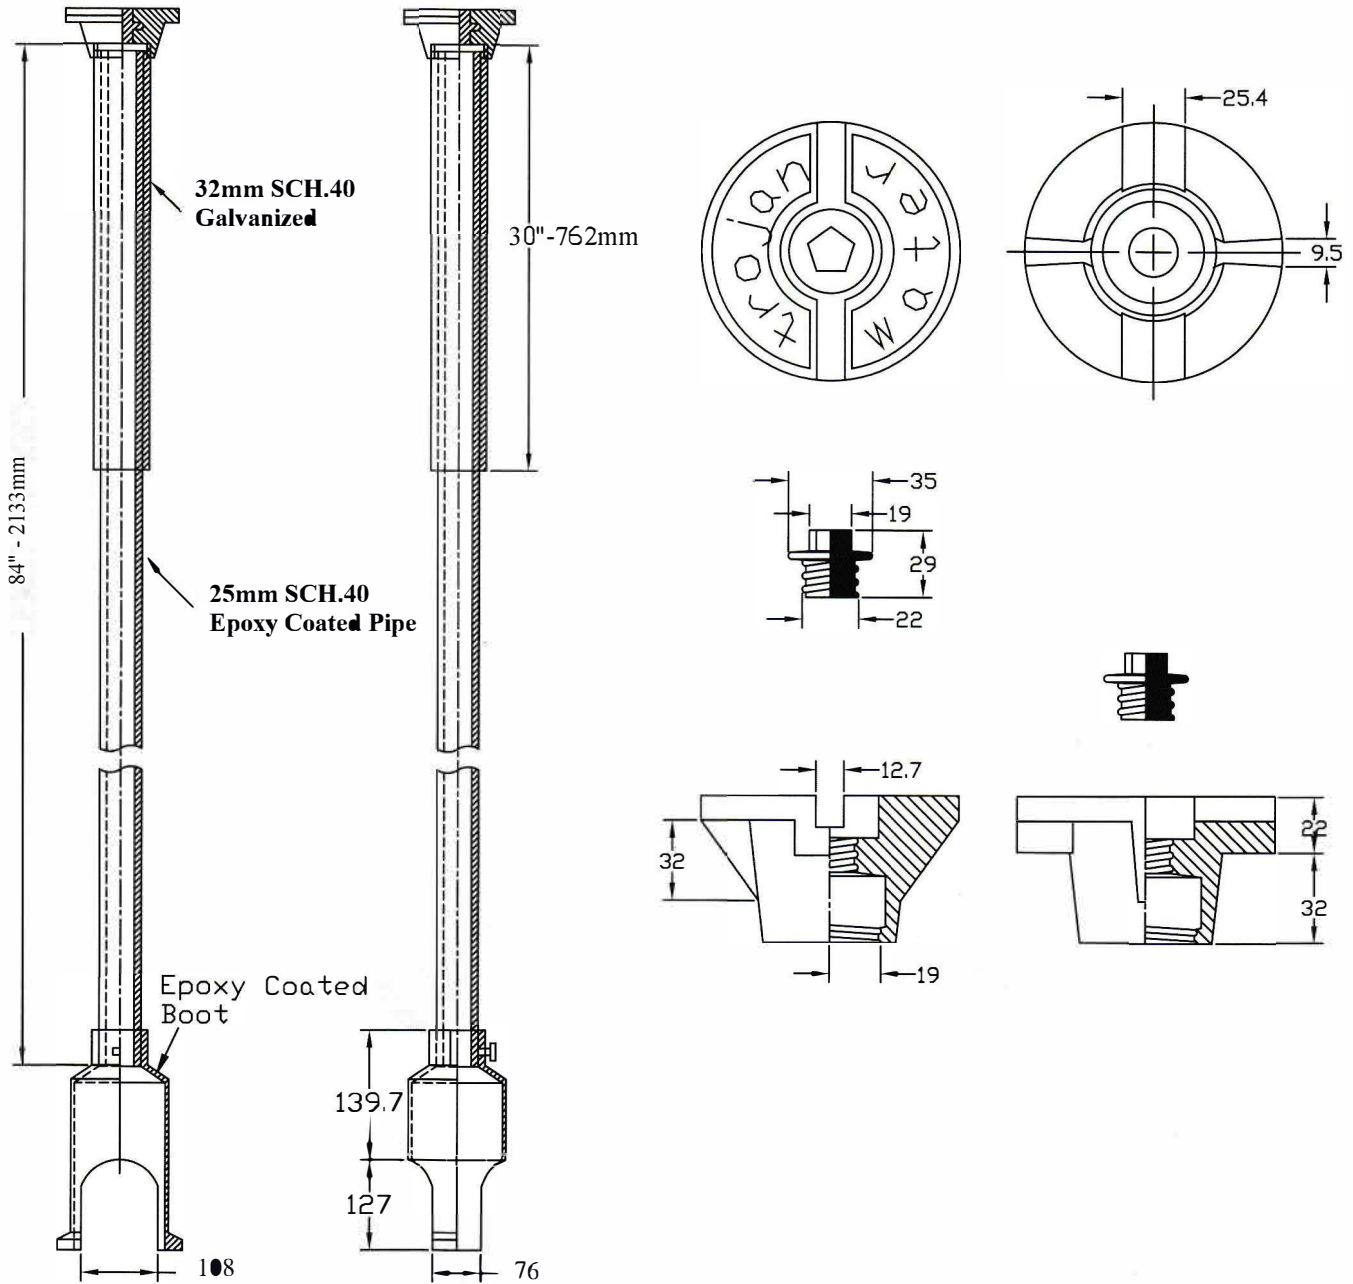

STANDARD TOP ADJUSTMENT EPOXY COATED SERVICE BOX

CSB2M

Material:

Cast Iron Cap and Boot- ASTM A-48 Class 20 Grey Iron

Brass Pentagon Plug - CDA 60-40 Yellow Brass

TROJAN INDUSTRIES INC.

CALGARY • EDMONTON, ALBERTA