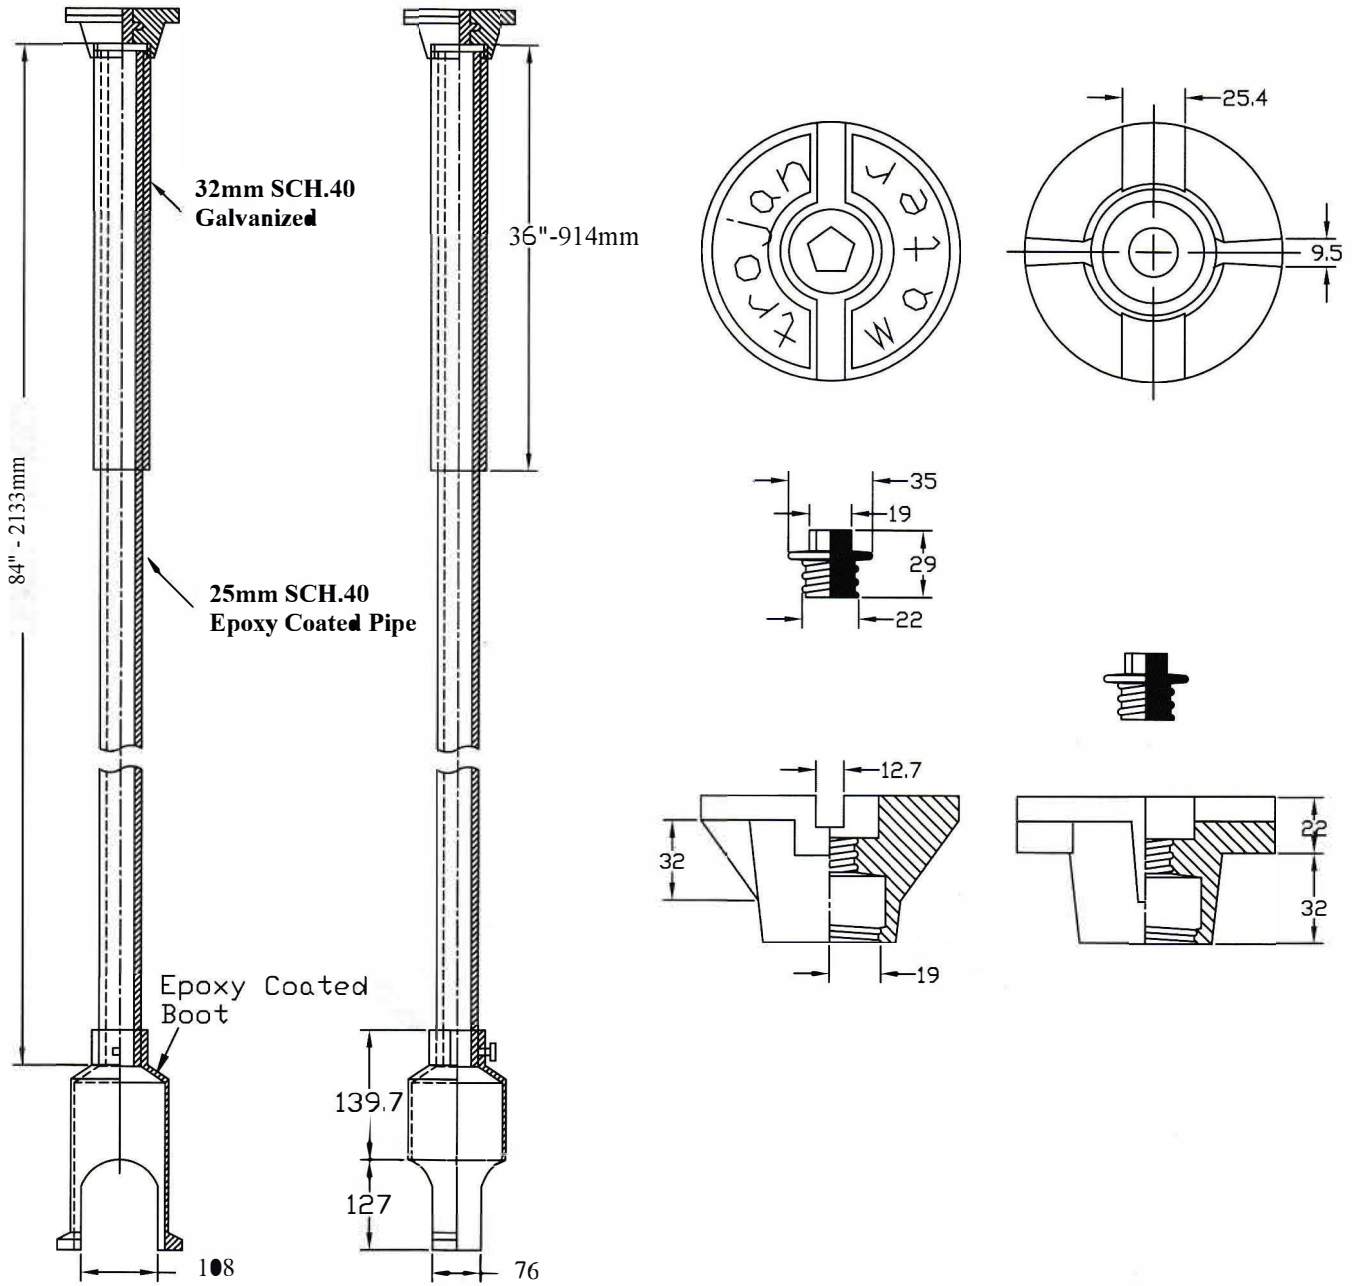

STANDARD TOP ADJUSTMENT EPOXY COATED SERVICE BOX

CSB2M

Material:
Cast Iron Cap and Boot- ASTM A-48 Class 20 Grey Iron
Brass Pentagon Plug - CDA 60-40 Yellow Brass