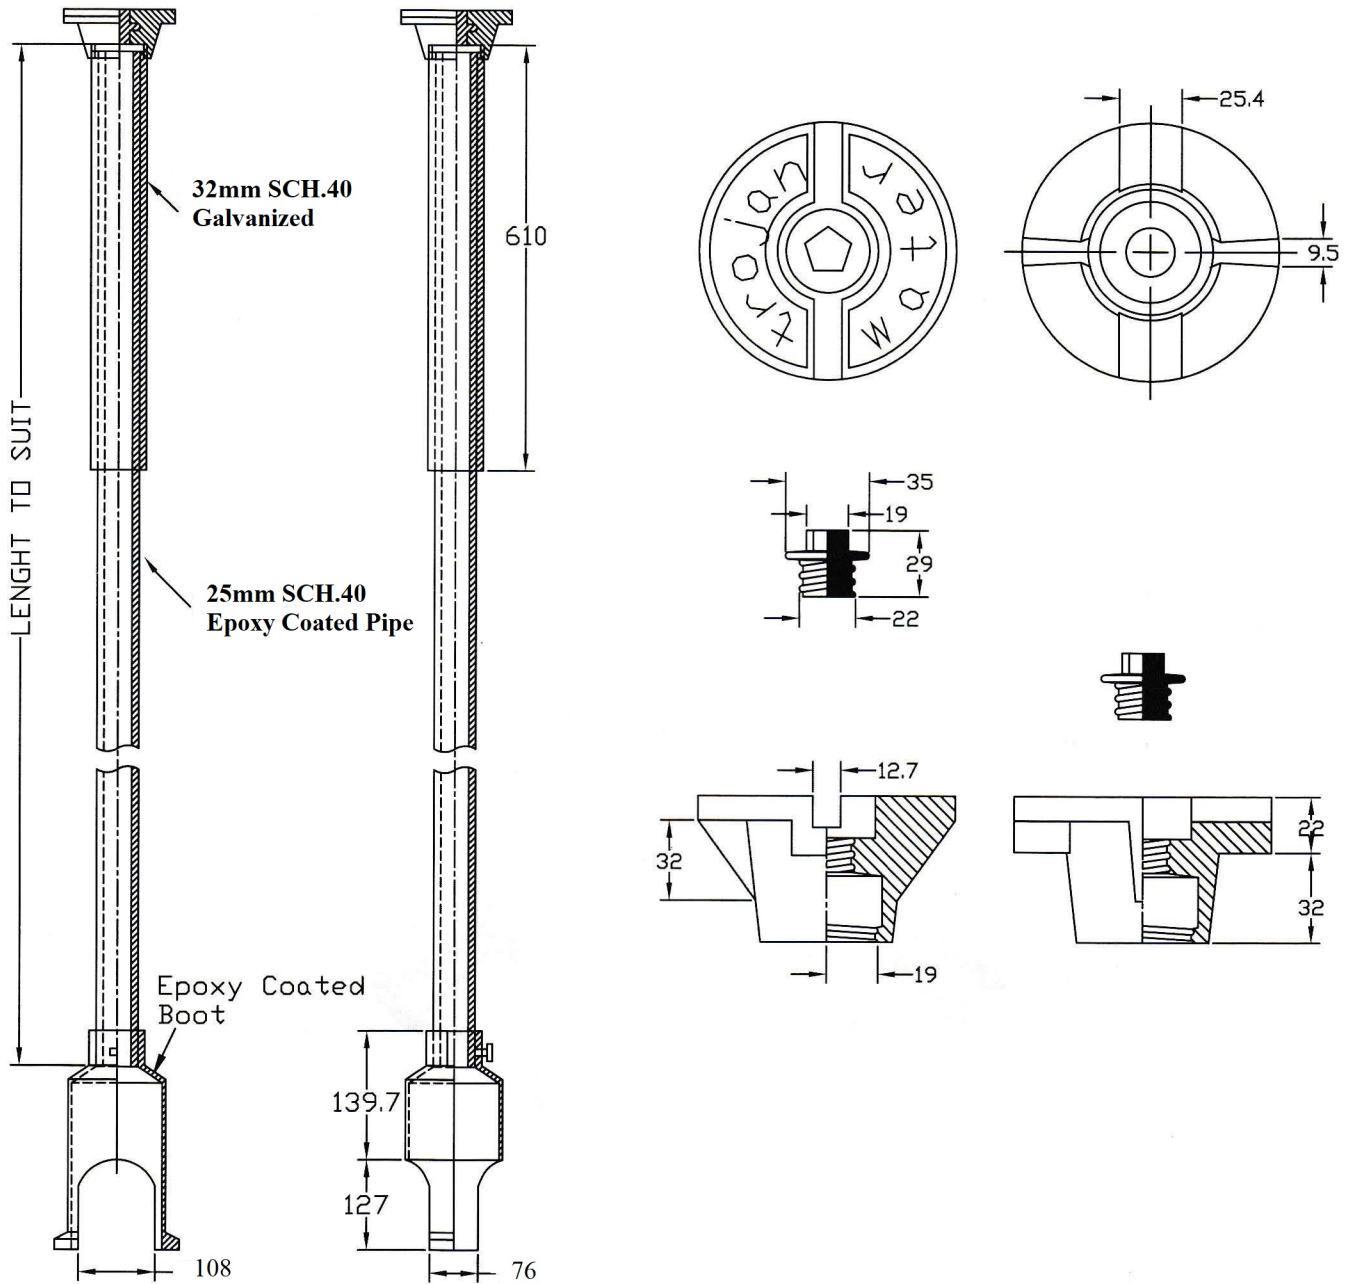

# STANDARD TOP ADJUSTMENT EPOXY COATED SERVICE BOX

CSB2

Material:

Cast Iron Cap and Boot- ASTM A-48 Class 20 Grey Iron

Brass Pentagon Plug - CDA 60-40 Yellow Brass