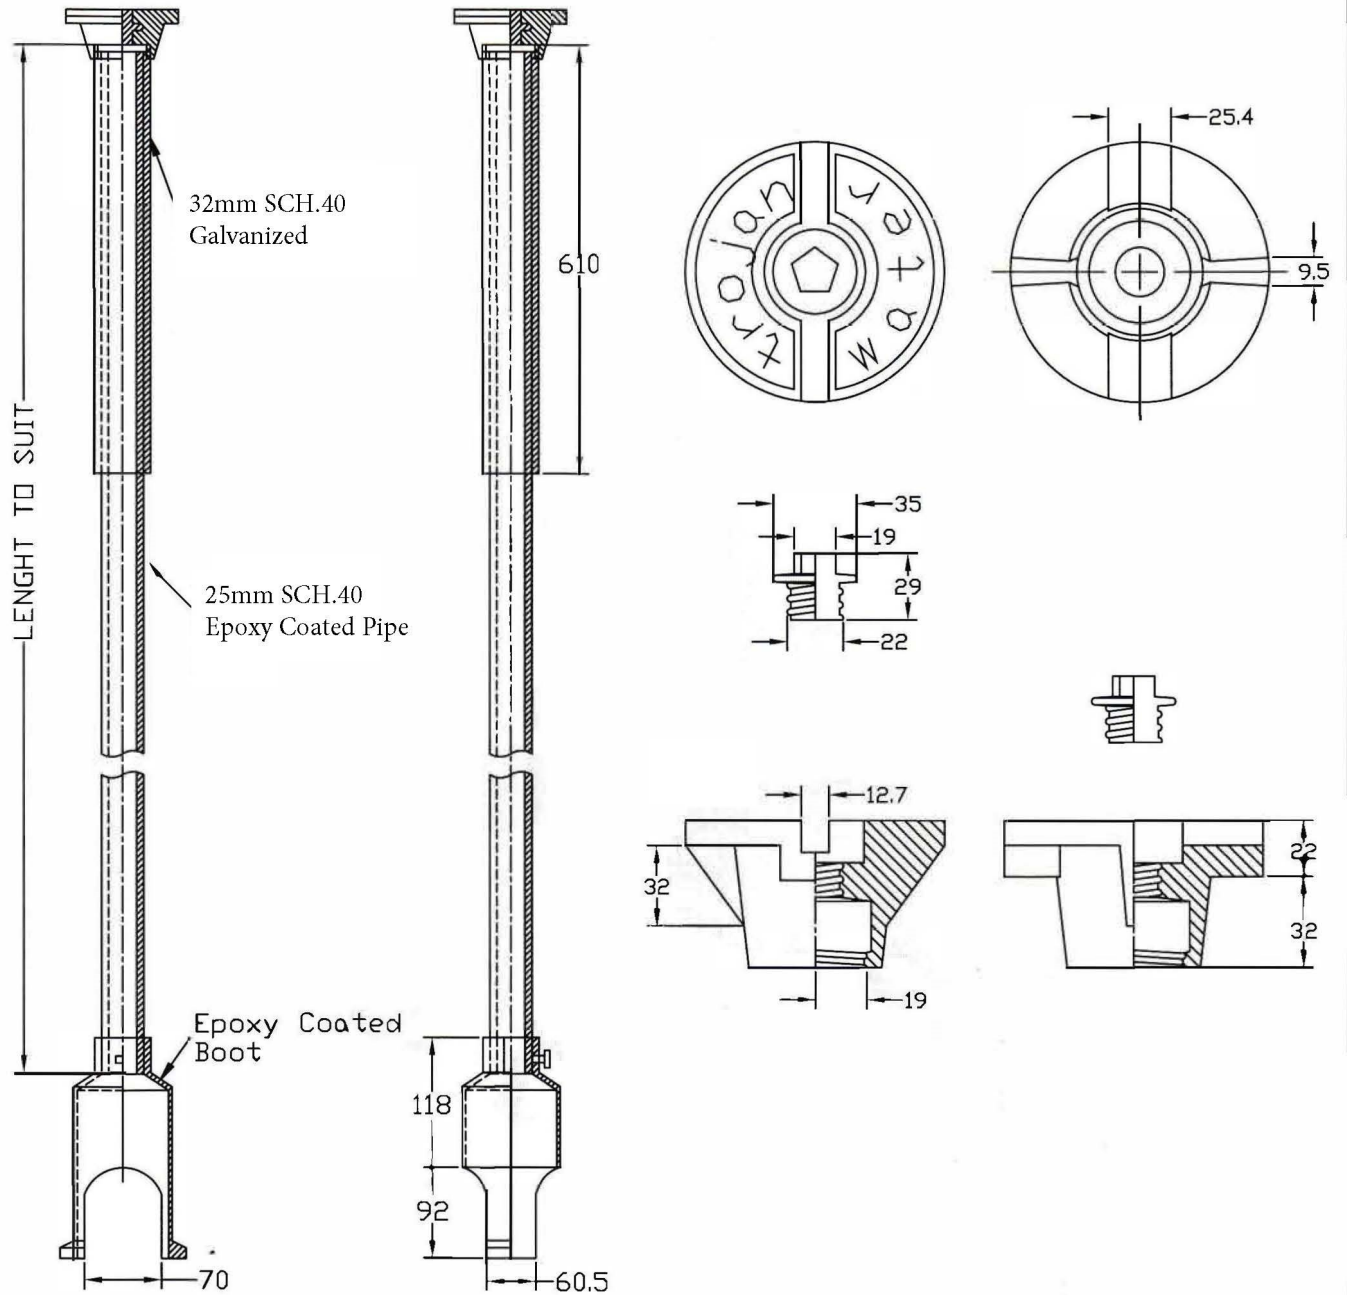

STANDARD TOP ADJUSTMENT EPOXY COATED SERVICE BOX

CSB1

Material:

Cast Iron Cap and Boot- ASTM A-48 Class 20 Grey Iron  
Boot Epoxy Coated

Brass Pentagon Plug - CDA 60-40 Yellow Brass

SMALL BOOT FOR 20mm & 25mm SERVICE