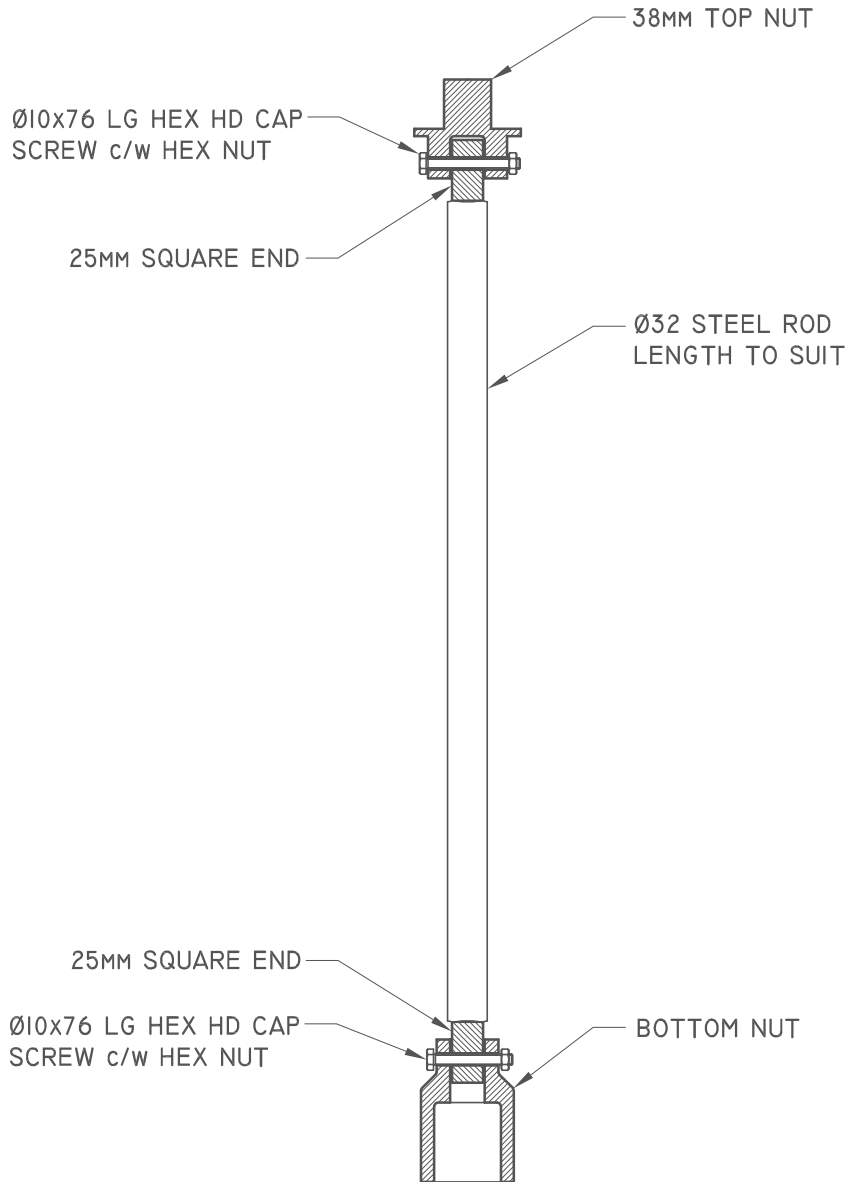

TYPE C VALVE BOX STD ROD

CCVBR

TOP & BOTTOM NUT GREY CAST IRON ASTM A48

ISO 9001-2000 CERTIFIED

MEASUREMENTS IN MILLIMETERS

TROJAN INDUSTRIES INC.
CALGARY • EDMONTON, ALBERTA